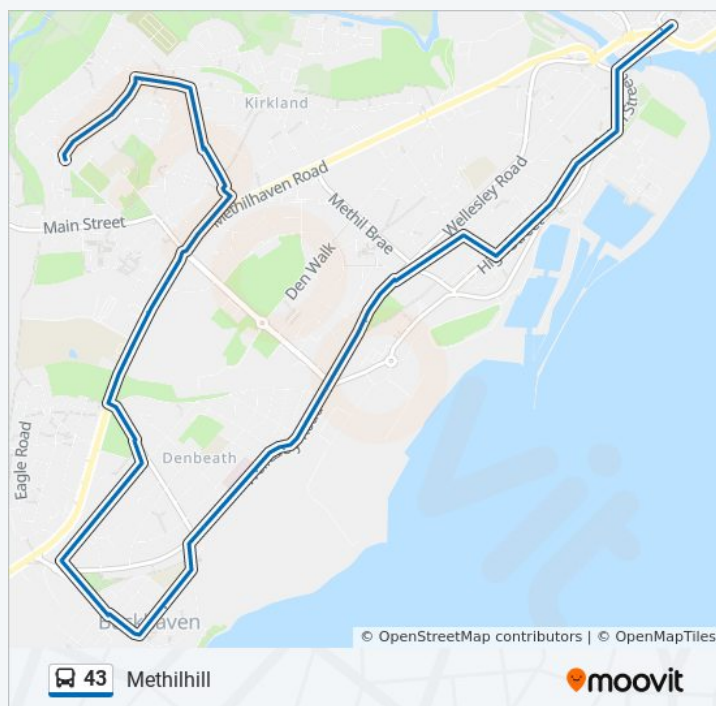

43 bus Info

Direction: Methilhill

Stops: 84

Trip Duration: 73 min

Line Summary:

Fife Arms Hotel, Milton Of Balgonie

Milton Primary School, Milton Of Balgonie

Henderson Park, Windygates