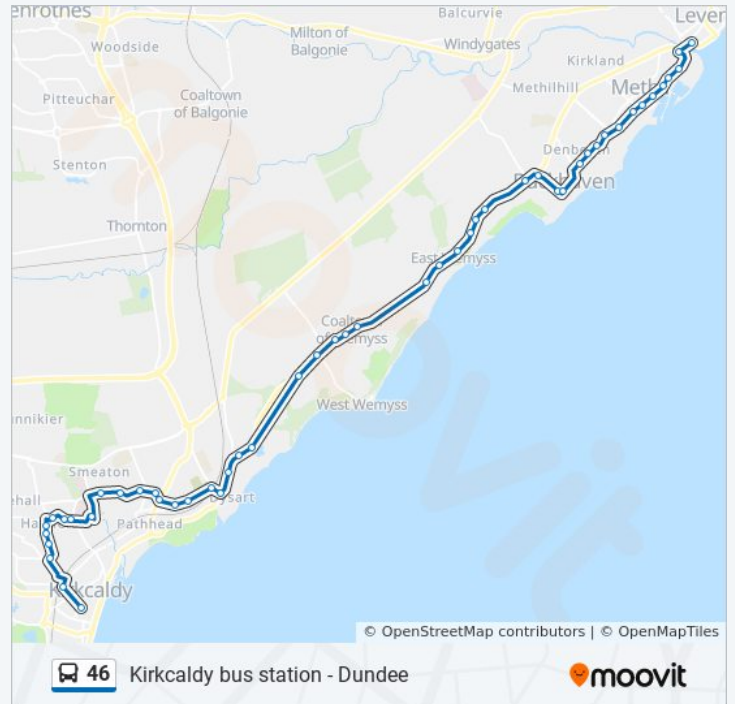

Kenmore Terrace, Buckhaven

Randolph Wemyss Hospital, Denbeath

46 bus Info

Direction: Leven

Stops: 50

Trip Duration: 45 min

Line Summary:

Wellesley Inn, Denbeath