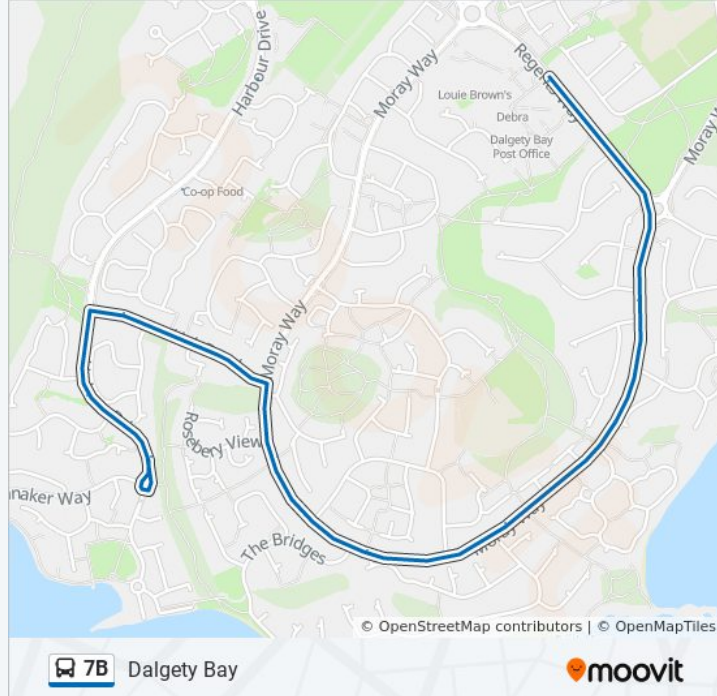

7B bus Info

Direction: Dalgety Bay

Stops: 92

Trip Duration: 81 min

Line Summary:

Memorial, Kingseat

Henderson Street, Kingseat

Church Street, Kingseat

King Malcolm Hotel, Dunfermline

Cypress Grove, Pitcorthie

Pitreavie Golf Course, Pitreavie

Pitreavie Playing Fields, Pitreavie

Pitreavie Business Park, Pitreavie

Carnegie Campus, Dunfermline

Railway Station, Rosyth

Dick Place, Rosyth

Woodside Street, Rosyth

Leslie Road, Rosyth

Burnside Place, Rosyth

Middlebank Street, Rosyth

Public Park, Rosyth

Newton Crescent, Rosyth

Harley Street, Rosyth

The Bridges, Dalgety Bay

Lumsdaine Drive, Dalgety Bay

The Inches, Dalgety Bay

Oxcars Drive, Dalgety Bay

Shopping Centre, Dalgety Bay

Direction: Dunfermline

41 stops

[VIEW LINE SCHEDULE](#)