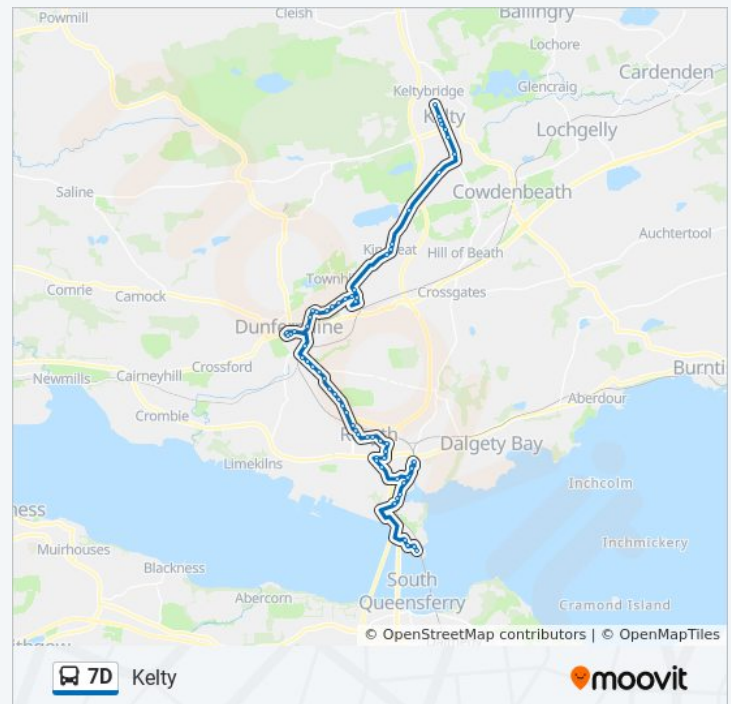

7D bus Info

Direction: Dunfermline

Stops: 46

Trip Duration: 37 min

Line Summary:

 [7D bus Line Map](#)

Crown Hotel, Kelty
Main Street, Kelty
Cocklaw Street, Kelty
Oakfield Street, Kelty
Cantsdam Road, Kelty
Muirton Farm, Kelty
Memorial, Kingseat
Henderson Street, Kingseat
Church Street, Kingseat
Player Drive, Kingseat
Glenalmond, Bellyeoman
Qm Hospital Access, Bellyeoman
Queen Margaret Hospital, Bellyeoman
Qm Hospital Access, Bellyeoman
Robertson Road Pavilion, Bellyeoman
Alderston Drive, Bellyeoman
Canmore Lodge, Bellyeoman
Balfour Court, Bellyeoman
Bellyeoman Primary School, Bellyeoman
Adamson Crescent, Bellyeoman
Headwell Avenue, Headwell
Methven Drive, Headwell
Bellyeoman Road, Dunfermline
Kingsgate Centre, Dunfermline
Bus Station, Dunfermline
Bus Station, Dunfermline
Old Fire Station, Dunfermline
City Railway Station, Dunfermline
St Leonard's Church, Dunfermline
St Leonard's Bus Depot, Dunfermline

Cypress Grove, Pitcorthie

King Malcolm Hotel, Dunfermline

Cottage Inn, Dunfermline

Tollgate, Dunfermline

St Leonard's Bus Depot, Dunfermline

Bothwell Street, Dunfermline

Sunday	7:42 AM - 9:21 PM
Monday	7:14 PM - 11:14 PM
Tuesday	7:14 PM - 11:14 PM
Wednesday	7:14 PM - 11:14 PM
Thursday	7:14 PM - 11:14 PM
Friday	7:14 PM - 11:14 PM
Saturday	7:14 PM - 11:14 PM

7D bus Info

Direction: Kelty

Stops: 63

Trip Duration: 54 min

Line Summary:

City Railway Station, Dunfermline

Kingsgate Centre, Dunfermline

Bus Station, Dunfermline