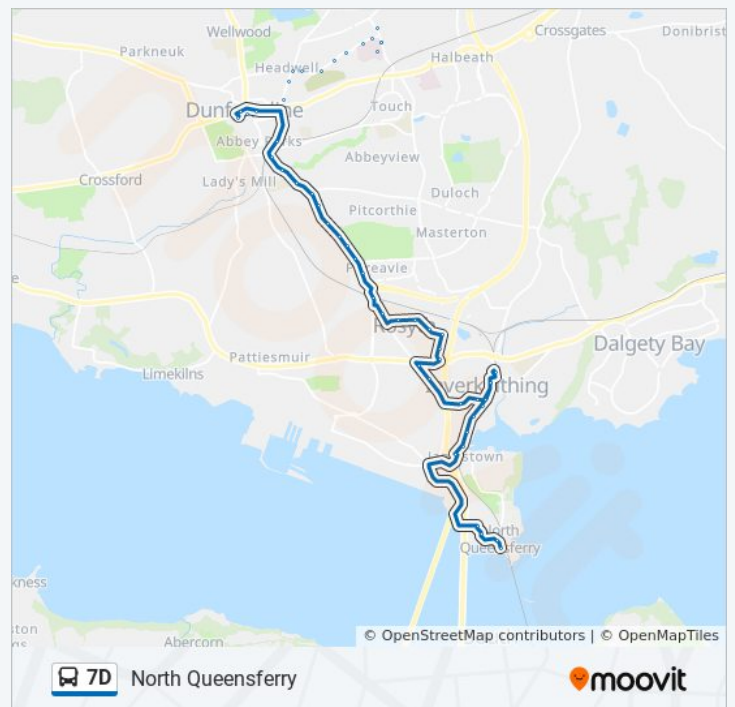

Henderson Street, Kingseat

Church Street, Kingseat

Player Drive, Kingseat

Glenalmond, Bellyeoman

Qm Hospital Access, Bellyeoman

Queen Margaret Hospital, Bellyeoman

Qm Hospital Access, Bellyeoman

Robertson Road Pavilion, Bellyeoman

North Queensferry Route Timetable:

Sunday	8:16 AM - 10:16 PM
Monday	6:47 PM - 11:42 PM
Tuesday	6:47 PM - 11:42 PM
Wednesday	6:47 PM - 11:42 PM
Thursday	6:47 PM - 11:42 PM
Friday	6:47 PM - 11:42 PM
Saturday	6:47 PM - 11:42 PM

7D bus Info

Direction: North Queensferry

Stops: 76

Trip Duration: 56 min

Line Summary:

Alderston Drive, Bellyeoman

Canmore Lodge, Bellyeoman

Balfour Court, Bellyeoman