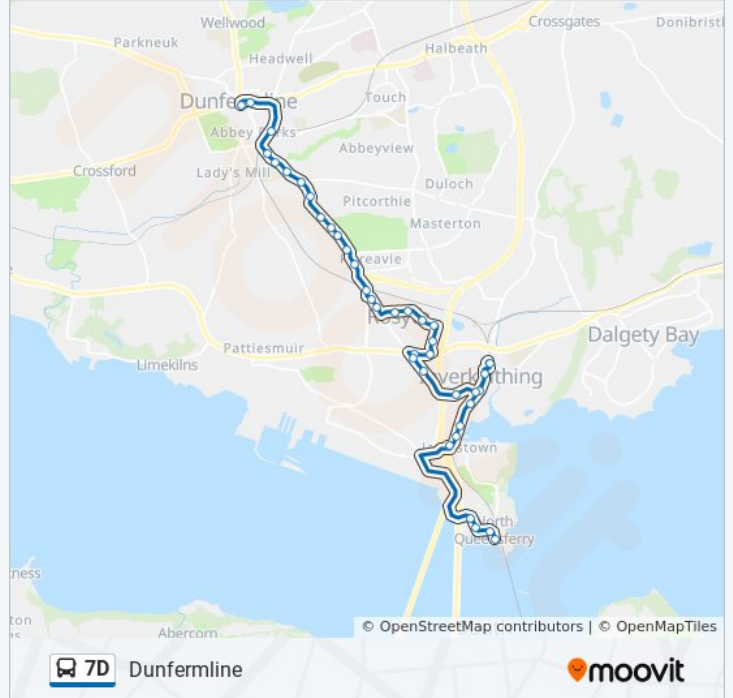

7D bus Info

Direction: Dunfermline

Stops: 34

Trip Duration: 27 min

Line Summary:

Carnegie Campus, Dunfermline

Pitreavie Business Park, Pitreavie

Pitreavie Playing Fields, Pitreavie

Pitreavie Golf Course, Pitreavie

Cypress Grove, Pitcorthie

King Malcolm Hotel, Dunfermline

Cottage Inn, Dunfermline

Tollgate, Dunfermline

St Leonard's Bus Depot, Dunfermline

Bothwell Street, Dunfermline

City Railway Station, Dunfermline

Kingsgate Centre, Dunfermline

Bus Station, Dunfermline

Direction: Dunfermline

46 stops

[VIEW LINE SCHEDULE](#)

Westcroft Way, Kelty

Community Centre, Kelty

Keltyhill Road, Kelty

7D bus Info

Direction: Dunfermline

Stops: 46

Trip Duration: 37 min

Line Summary:

 [7D bus Line Map](#)

Crown Hotel, Kelty
Main Street, Kelty
Cocklaw Street, Kelty
Oakfield Street, Kelty
Cantsdam Road, Kelty
Muirton Farm, Kelty
Memorial, Kingseat
Henderson Street, Kingseat
Church Street, Kingseat
Player Drive, Kingseat
Glenalmond, Bellyeoman
Qm Hospital Access, Bellyeoman
Queen Margaret Hospital, Bellyeoman
Qm Hospital Access, Bellyeoman
Robertson Road Pavilion, Bellyeoman
Alderston Drive, Bellyeoman
Canmore Lodge, Bellyeoman
Balfour Court, Bellyeoman
Bellyeoman Primary School, Bellyeoman
Adamson Crescent, Bellyeoman
Headwell Avenue, Headwell
Methven Drive, Headwell
Bellyeoman Road, Dunfermline
Kingsgate Centre, Dunfermline
Bus Station, Dunfermline
Bus Station, Dunfermline
Old Fire Station, Dunfermline
City Railway Station, Dunfermline
St Leonard's Church, Dunfermline
St Leonard's Bus Depot, Dunfermline