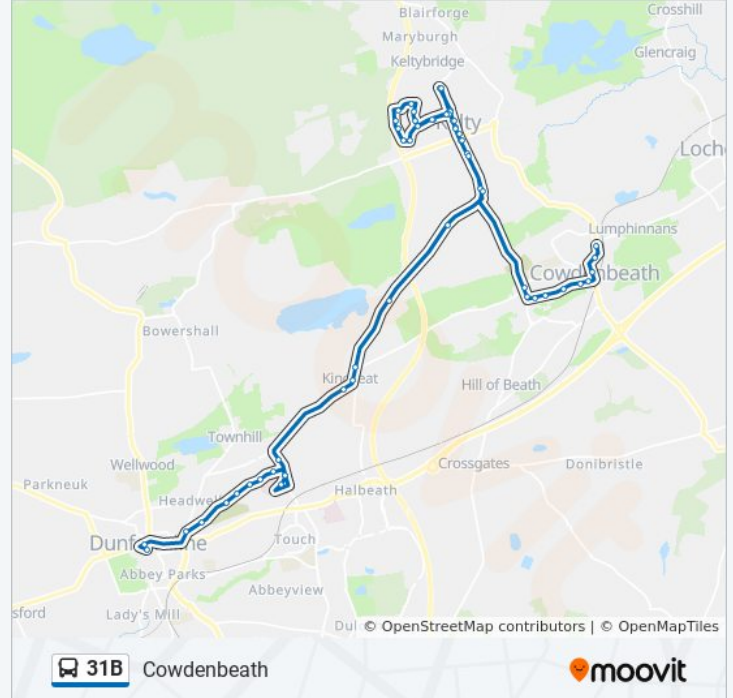

Stops: 56

Trip Duration: 43 min

Line Summary:

Primary School, Kelty

Community Centre, Kelty

Westcroft Way, Kelty

Westcroft Way, Kelty

Keltyhill Road, Kelty

Cocklaw Street, Kelty

Oakfield Street, Kelty

Cantsdam Road, Kelty

Old Perth Road, Cowdenbeath

Gateside Industrial Estate, Cowdenbeath

George Street, Cowdenbeath

Keir Street, Cowdenbeath

King Street, Cowdenbeath

Bowling Green Street, Cowdenbeath

Hill Street, Cowdenbeath

Town House, Cowdenbeath

Alexander Street, Cowdenbeath

Direction: Glenrothes

99 stops

[VIEW LINE SCHEDULE](#)

- Bus Station, Dunfermline
- Old Fire Station, Dunfermline
- Bellyeoman Road, Dunfermline
- Bellyeoman Surgery, Bellyeoman
- Bellyeoman Primary School, Bellyeoman
- Balfour Court, Bellyeoman
- Canmore Lodge, Bellyeoman
- Lauriston Drive, Bellyeoman
- Robertson Road Pavilion, Bellyeoman
- Qm Hospital Access, Bellyeoman
- Queen Margaret Hospital, Bellyeoman
- Qm Hospital Access, Bellyeoman
- Glenalmond, Bellyeoman
- Player Drive, Kingseat
- Church Street, Kingseat
- Henderson Street, Kingseat
- Memorial, Kingseat
- Muirton Farm, Kelty
- Cantsdam Road, Kelty
- Oakfield Street, Kelty
- Cocklaw Street, Kelty
- Crown Hotel, Kelty
- Primary School, Kelty
- Community Centre, Kelty
- Westcroft Way, Kelty
- Westcroft Way, Kelty
- Keltyhill Road, Kelty
- Union Street, Kelty

Stops: 99

Trip Duration: 83 min

Line Summary:

Keltyhill Avenue, Kelty

Beechbank Crescent, Kelty

Beechbank Crescent, Kelty

Maple Terrace, Kelty

The School House, Kelty