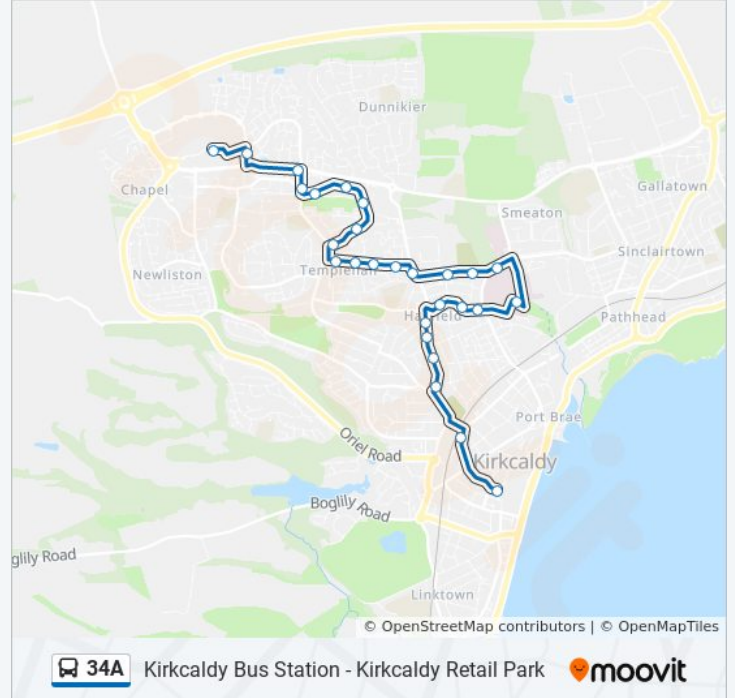

Use the Moovit App to find the closest 34A bus station near you and find out when is the next 34A bus arriving.

Direction: Chapel

27 stops

[VIEW LINE SCHEDULE](#)

Bus Station, Kirkcaldy
Railway Station Stance C, Kirkcaldy
Bennochty Gardens, Kirkcaldy
King Street, Kirkcaldy
Hendry Road, Kirkcaldy
Kennedy Crescent, Kirkcaldy
Maple Street, Hayfield
Adamson Avenue, Hayfield
Hazel Avenue, Hayfield
Victoria Hospital, Hayfield
Victoria Hospital North Gate, Hayfield
Hayfield Cemetery, Hayfield
Poplar Crescent, Hayfield
White Heather, Hayfield
Cheviot Road, Templehall
Cramond Gardens, Templehall
Sidlaw Street, Templehall
The Buccaneer, Templehall
Lismore Place, Templehall
Lismore Avenue, Templehall
Ailsa Grove, Templehall

Trip Duration: 20 min

Line Summary:

Davaar Drive, Templehall

Inchgarvie Road, Templehall

Harris Drive, Torbain

Fair Isle Road, Capshard

Rowanbrae Roundabout, Chapel

Fife Central Retail Park, Chapel

Direction: Kirkcaldy

49 stops

[VIEW LINE SCHEDULE](#)

Bus Station, Kirkcaldy

Railway Station Stance C, Kirkcaldy

Bennochty Gardens, Kirkcaldy

King Street, Kirkcaldy

Hendry Road, Kirkcaldy

Kennedy Crescent, Kirkcaldy

Maple Street, Hayfield

Adamson Avenue, Hayfield

Hazel Avenue, Hayfield

Victoria Hospital, Hayfield

Victoria Hospital North Gate, Hayfield

Hayfield Cemetery, Hayfield

Poplar Crescent, Hayfield