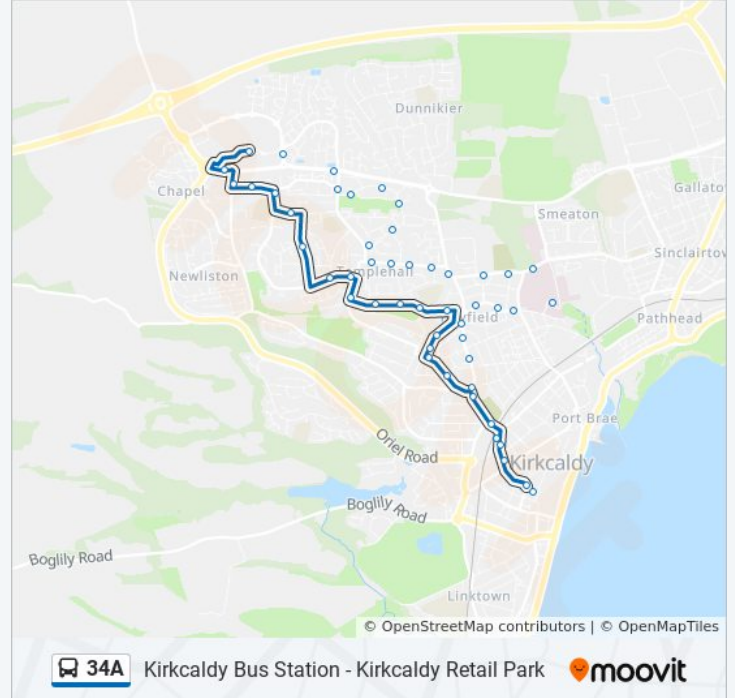

Trip Duration: 20 min

Line Summary:

Davaar Drive, Templehall

Inchgarvie Road, Templehall

Harris Drive, Torbain

Fair Isle Road, Capshard

Rowanbrae Roundabout, Chapel

Fife Central Retail Park, Chapel

Direction: Kirkcaldy

49 stops

[VIEW LINE SCHEDULE](#)

Bus Station, Kirkcaldy

Railway Station Stance C, Kirkcaldy

Bennochty Gardens, Kirkcaldy

King Street, Kirkcaldy

Hendry Road, Kirkcaldy

Kennedy Crescent, Kirkcaldy

Maple Street, Hayfield

Adamson Avenue, Hayfield

Hazel Avenue, Hayfield

Victoria Hospital, Hayfield

Victoria Hospital North Gate, Hayfield

Hayfield Cemetery, Hayfield

Poplar Crescent, Hayfield

Legion Court, Kirkcaldy

Bennochty Bridge, Kirkcaldy

Railway Station Stance D, Kirkcaldy

Adam Smith Theatre, Kirkcaldy

Bus Station, Kirkcaldy

UK bus time schedules and route maps are available in an online PDF at moovitapp.com. Use the [Moovit App](#) to see live bus times, train schedule or subway schedule, and step-by-step directions for all public transit in Scotland.