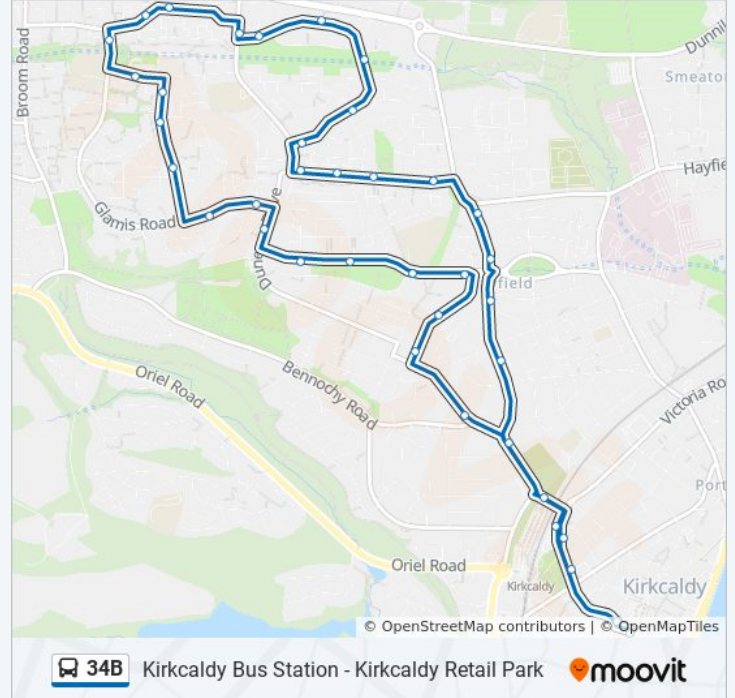

## Kirkcaldy Bus Station - Kirkcaldy Retail Park

Get The App

The 34B bus line Kirkcaldy Bus Station - Kirkcaldy Retail Park has one route. For regular weekdays, their operation hours are:

(1) Kirkcaldy: 7:45 AM - 8:15 AM

### Direction: Kirkcaldy

38 stops

[VIEW LINE SCHEDULE](#)

Bus Station, Kirkcaldy  
Railway Station Stance C, Kirkcaldy  
Forth Park Drive, Sauchenbush  
Mormon Church, Sauchenbush  
Winifred Crescent, Sauchenbush  
Hendry Crescent, Sauchenbush  
Valley Gardens South, Sauchenbush  
Valley Gardens Park, Sauchenbush  
Morven Grove, Sauchenbush  
Dunearn Drive, Templehall  
Templehall Shops, Templehall  
Cawdor Crescent, Torbain  
Atholl Terrace, Torbain  
Kenmore Terrace, Torbain  
Birnam Road, Torbain  
Birnam Road Shops, Templehall  
Lindores Drive, Torbain  
Carron Place, Torbain  
Maree Place, Torbain  
Harris Drive, Torbain  
Inchgarvie Road, Templehall

### 34B bus Info

**Direction:** Kirkcaldy

**Stops:** 38

**Trip Duration:** 28 min

**Line Summary:**

Davaar Drive, Templehall

Ailsa Grove, Templehall

Lismore Avenue, Templehall

King Street, Kirkcaldy

Legion Court, Kirkcaldy

Bennoch Bridge, Kirkcaldy

Railway Station Stance D, Kirkcaldy

Adam Smith Theatre, Kirkcaldy

Bus Station, Kirkcaldy

34B bus time schedules and route maps are available in an offline PDF at [moovitapp.com](https://moovitapp.com). Use the [Moovit App](#) to see live bus times, train schedule or subway schedule, and step-by-step directions for all public transit in Scotland.