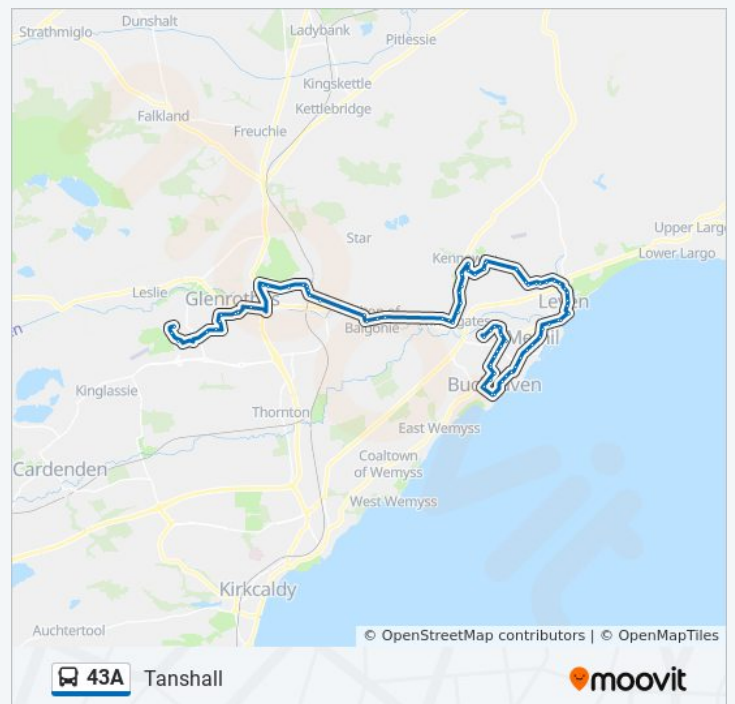

Bawbee Service Station, Aberhill

Bus Station, Leven

Bus Station, Leven

Viewforth Nursery, Leven

Scoonie Kirk, Leven

Hawthorn Street, Leven

Haughgate Avenue, Scoonie

Letham Glen, Scoonie

Sillerhole Road, Broom

Wednesday	8:55 AM - 4:55 PM
Thursday	8:55 AM - 4:55 PM
Friday	8:55 AM - 4:55 PM
Saturday	7:55 AM - 4:55 PM

43A bus Info

Direction: Tanshall

Stops: 78

Trip Duration: 74 min

Line Summary:

Holly Road, Broom

Silver Tassie, Broom

Woodlands Crescent, Broom

Balmaise, Broom

Broom Access, Broom

Cock-Ma-Lane, Leven

Wester Durie, Leven

Leven Road, Kennoway