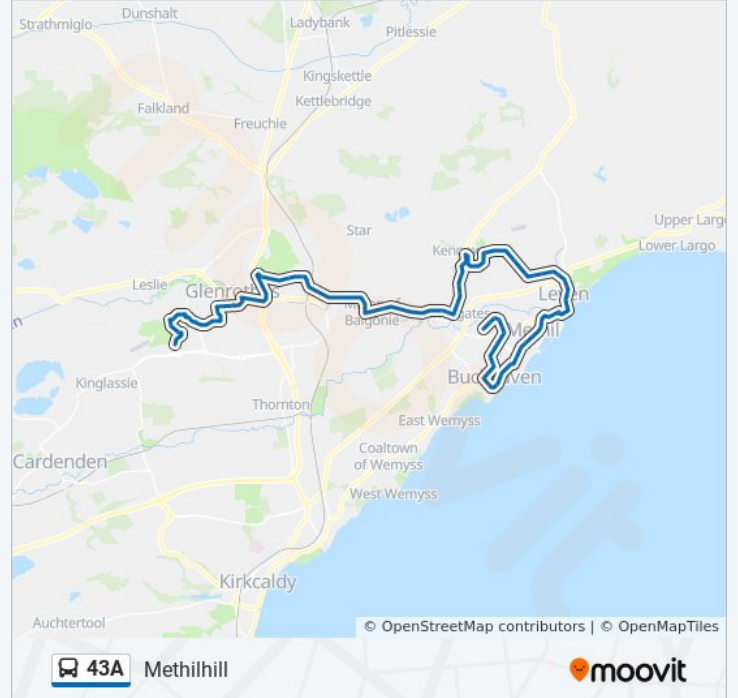

Kenmount Place, Kennoway

Leven Road, Kennoway

Wester Durie, Leven

Cock-Ma-Lane, Leven

Balmaise, Broom

Silver Tassie, Broom

Holly Road, Broom

Sillerhole Road, Broom

Letham Glen, Scoonie

Haughgate Avenue, Scoonie

Maitland Street, Leven

St Andrews Parish Church, Leven

Waggon Road, Leven

Viewforth Nursery, Leven

Bus Station, Leven

Bus Station, Leven
 Bawbee Service Station, Aberhill
 Patterson Street, Aberhill
 Tower Bar, Aberhill
 Bayview Bar, Methil
 Barrie Street, Methil
 Memorial Park, Methil
 Swan Brae, Denbeath
 Wellesley Inn, Denbeath
 Randolph Wemyss Hospital, Denbeath
 Sandwell Street, Buckhaven
 College Street, Buckhaven
 Church Street, Buckhaven
 Muiredge Den Walk, Muiredge
 Shakespeare Avenue, Buckhaven
 Den Walk, Buckhaven
 Sports Pavillion, Buckhaven
 Starkies Wood, Buckhaven
 Methilhaven Home, Buckhaven
 Toll Avenue, Buckhaven
 Toll Bar, Methil
 Hawthorn Street, Methil
 Rowan Crescent, Methil
 Laburnum Road, Methilhill
 Sycamore Avenue, Methilhill
 Chestnut Avenue, Methilhill
 Queens Square, Methilhill

43A bus Info

Direction: Whitehill

Stops: 83

Trip Duration: 73 min

Line Summary:

Wellesley Inn, Denbeath

Cowley Street, Denbeath

Memorial Park, Methil

Cromarty Court, Rimbleton

Alford Drive, Tanshall

Keith Drive, Tanshall

Ivanhoe Drive, Caskieberran

Chewton Way, Caskieberran

Whitehill Turning Circle, Whitehill

43A bus time schedules and route maps are available in an online PDF at moovitapp.com. Use the [Moovit App](#) to see live bus times, train schedule or subway schedule, and step-by-step directions for all public transit in Scotland.