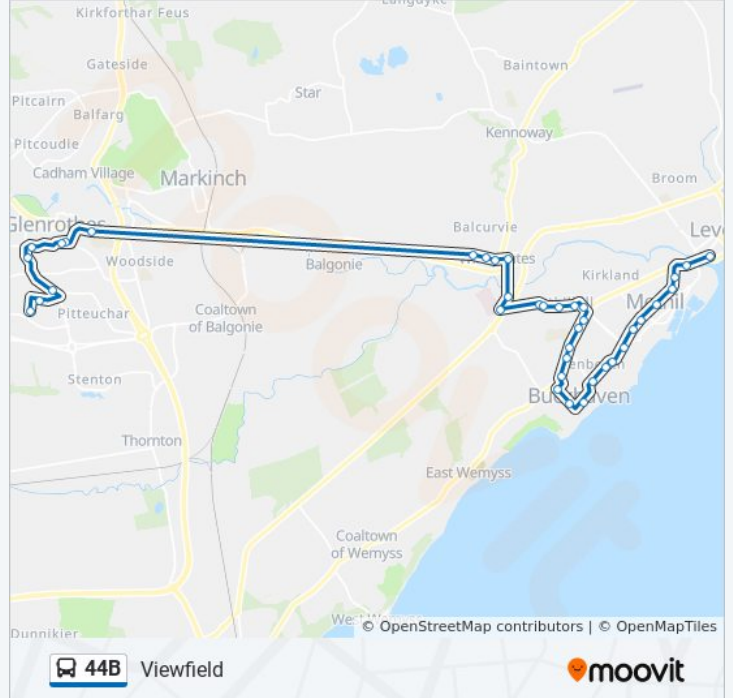

Direction: Leven

39 stops

[VIEW LINE SCHEDULE](#)

- The Adam Smith College, Viewfield
- Ardross Place, Glenrothes
- Pitteuchar Roundabout, Pitteuchar
- Adamson Place, Auchmuty
- St Columba's Church, Auchmuty
- Glenrothes Bus Station Arrival Bay, Glenrothes
- Bus Station, Glenrothes
- Auchmuty Road, Glenrothes
- Morrisons Supermarket, Queensway
- Auchmuty High School, Queensway
- Henderson Park, Windygates
- Greig Park, Windygates
- Johnston Terrace, Windygates
- Leven Road, Windygates
- Cameron Hospital, Windygates
- Cameronbridge Distillery, Windygates
- Simon Crescent, Methilhill
- Brown Crescent, Methilhill
- Bowling Club, Methilhill
- Grieve Street, Methilhill
- Toll Avenue, Buckhaven
- Methilhaven Home, Buckhaven

Direction: Viewfield

38 stops

[VIEW LINE SCHEDULE](#)

Bus Station, Leven
 Bawbee Service Station, Aberhill
 Patterson Street, Aberhill
 Tower Bar, Aberhill
 Bayview Bar, Methil
 Barrie Street, Methil
 Memorial Park, Methil
 Swan Brae, Denbeath
 Wellesley Inn, Denbeath
 Randolph Wemyss Hospital, Denbeath
 Sandwell Street, Buckhaven
 College Street, Buckhaven

Stops: 38

Trip Duration: 41 min

Line Summary:

Church Street, Buckhaven
 Muiredge Den Walk, Muiredge
 Muiredge Surgery, Muiredge
 Methilhaven Road, Buckhaven
 Starkies Wood, Buckhaven
 Methilhaven Home, Buckhaven
 Toll Avenue, Buckhaven
 Grieve Street, Methilhill
 Bowling Club, Methilhill
 Herd Crescent, Methilhill
 Simon Crescent, Methilhill
 Ashgrove Court, Methilhill
 Cameron Hospital, Windygames
 Cameronbridge Distillery, Windygames
 Durie Vale, Windygames
 Windygames Cross, Windygames
 Greig Park, Windygames
 Henderson Park, Windygames
 Auchmuty High School, Queensway
 Bus Station Arrival Bay, Glenrothes
 Bus Station, Glenrothes
 St Columba's Church, Auchmuty
 Adamson Place, Auchmuty
 Pitteuchar Roundabout, Pitteuchar
 Ardross Place, Glenrothes
 The Adam Smith College, Viewfield