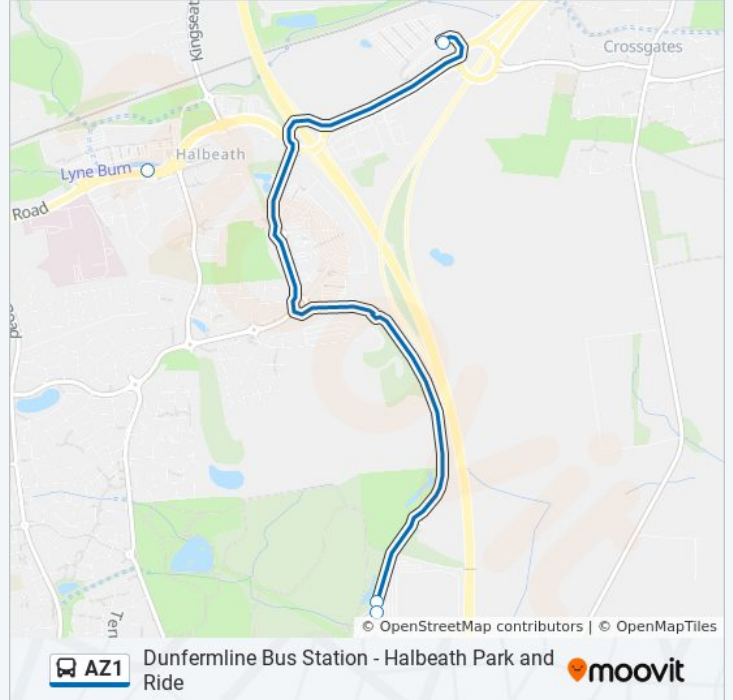

AZ1 bus Info

Direction: Dunfermline

Stops: 5

Trip Duration: 20 min

Line Summary:

Direction: Halbeath

5 stops

[VIEW LINE SCHEDULE](#)

Bus Station, Dunfermline

Fife College, Halbeath

Amazon Way, Dunfermline

Amazon Way, Dunfermline

Park & Ride Arrival Bay, Halbeath

AZ1 bus Time Schedule

Halbeath Route Timetable:

| | |
|-----------|-------------------|
| Sunday | 5:50 AM - 6:30 PM |
| Monday | 5:50 AM - 6:30 PM |
| Tuesday | 5:50 AM - 6:30 PM |
| Wednesday | 5:50 AM - 6:30 PM |
| Thursday | 5:50 AM - 6:30 PM |
| Friday | 5:50 AM - 6:30 PM |
| Saturday | 5:50 AM - 6:30 PM |

AZ1 bus Info

Direction: Halbeath

Stops: 5

Trip Duration: 20 min

Line Summary:

AZ1 bus time schedules and route maps are available in an offline PDF at moovitapp.com. Use the [Moovit App](#) to see live bus times, train schedule or subway schedule, and step-by-step directions for all public transit in Scotland.