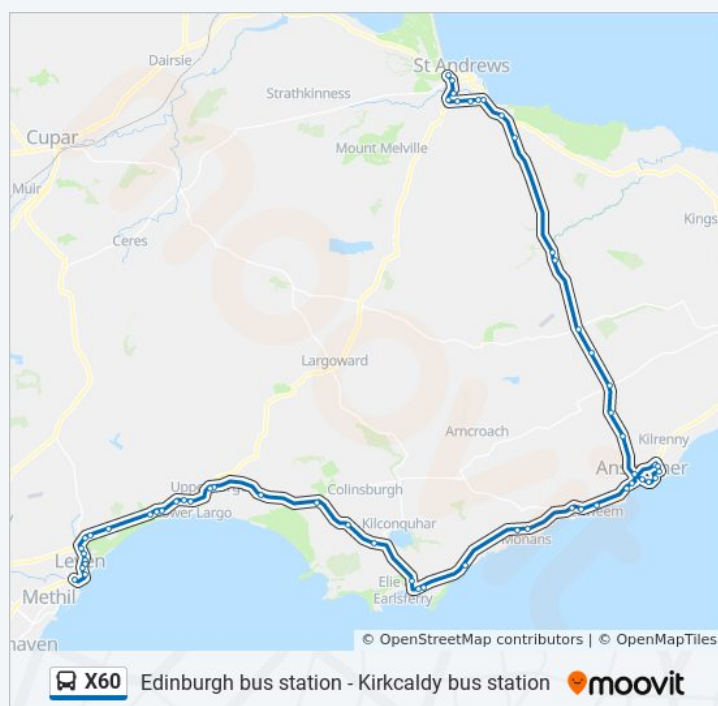

### X60 bus Info

**Direction:** Leven

**Stops:** 57

**Trip Duration:** 65 min

**Line Summary:**

Primary School, Elie

Road End, Shell Bay

Farm Cottage, Muircambus