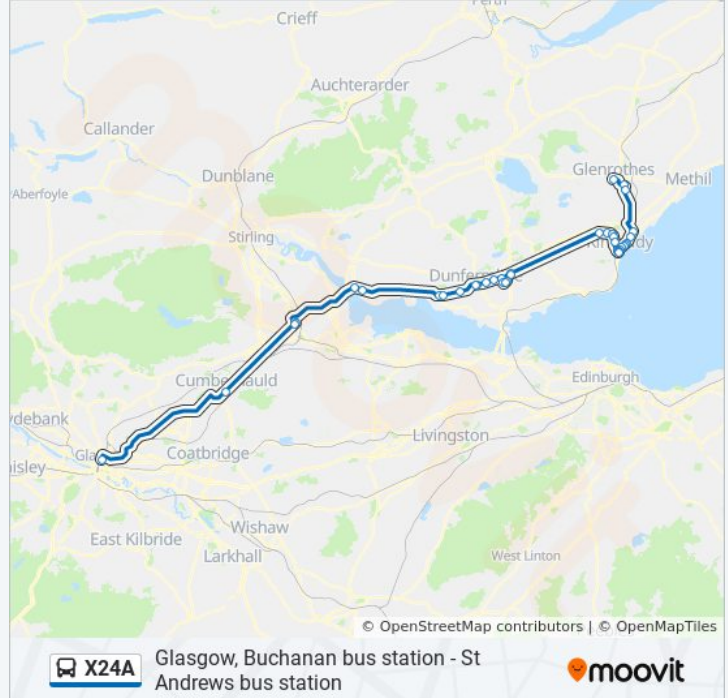

The X24A bus line Glasgow, Buchanan bus station - St Andrews or Leven has one route. For regular weekdays, their operation hours are:

(1) Glenrothes: 8:45 PM - 9:45 PM

Use the Moovit App to find the closest X24A bus station near you and find out when is the next X24A bus arriving.

Direction: Glenrothes

40 stops

[VIEW LINE SCHEDULE](#)

- Buchanan Bus Station, Glasgow
- Town Centre Stances, Cumbernauld
- Old Denny Road, Larbert
- Forth Valley Royal Hospital, Larbert
- Old Denny Road, Larbert
- High Street Stance B, Kincardine
- Westfield Access Road, Kincardine
- Glen Moriston Drive, Cairneyhill
- Brandy Riggs, Cairneyhill
- Beechwood, Crossford
- Bus Station, Dunfermline
- Bus Station, Dunfermline
- East End Football Park, Dunfermline
- Halbeath Road, Dunfermline
- Fife College, Halbeath
- Pittsburgh Road, Halbeath
- Shin Way, Halbeath
- Fife Leisure Park, Halbeath
- Park & Ride Arrival Bay, Halbeath
- Park & Ride, Halbeath
- Chapel Roundabout, Chapel

X24A bus Time Schedule

Glenrothes Route Timetable:

Sunday	6:45 PM - 9:45 PM
Monday	8:45 PM - 9:45 PM
Tuesday	8:45 PM - 9:45 PM
Wednesday	8:45 PM - 9:45 PM
Thursday	8:45 PM - 9:45 PM
Friday	8:45 PM - 9:45 PM
Saturday	8:45 PM - 9:45 PM

X24A bus Info

Direction: Glenrothes

Stops: 40

Trip Duration: 137 min

Line Summary:

Fair Isle Road, Capshard
Capshard Wood, Capshard
Cumbrae Terrace, Hayfield
Kennedy Crescent, Kirkcaldy
Railway Station Stance D, Kirkcaldy
Bus Station, Kirkcaldy
Bus Station, Kirkcaldy
St Brycedale Road, Kirkcaldy
St Brycedale Campus, Kirkcaldy
St Peter's Church, Kirkcaldy
Maryhall Street, Kirkcaldy
The Harbour, Kirkcaldy
Old Dunnikier House, Kirkcaldy
Ravenscraig Flats, Pathhead
Viewforth Street, Sinclairtown
Gallatown Roundabout, Gallatown
Bankhead Roundabout, Eastfield
Woodside Inn, Woodside
Glenrothes Bus Station Arrival Bay, Glenrothes