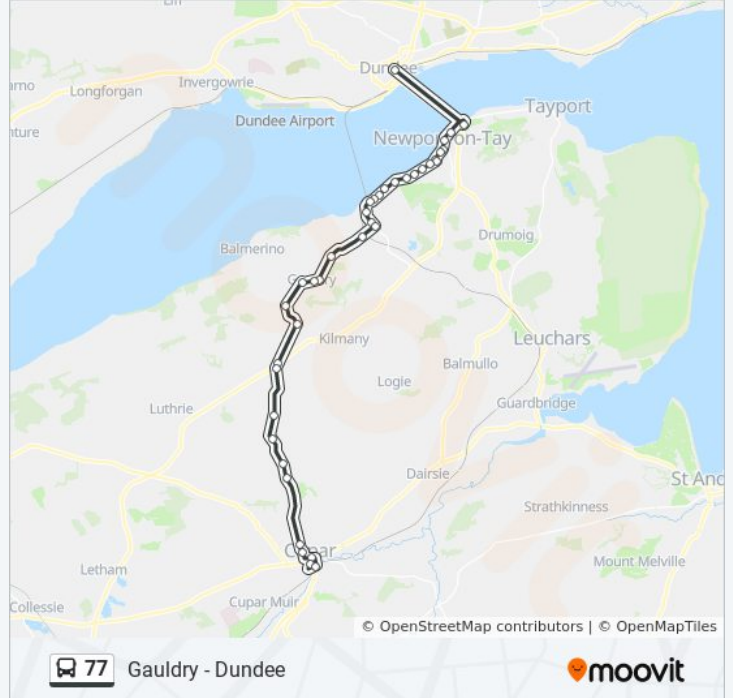

### Direction: Dundee City Centre

31 stops

[VIEW LINE SCHEDULE](#)

- Windmill Road, Gauldry
- Bridieswell Gardens, Gauldry
- Balmerino Primary School, Gauldry
- Maryknowe, Gauldry
- Balgove Avenue, Gauldry
- Kilmany Rd, Gauldry
- Little Inch Farm, Bottomcraig
- Peacehill Farm, Wormit
- Kilmany Road, Wormit
- Beehive Works, Wormit
- Naughton Road, Wormit
- Mount Stewart Road, Wormit
- Post Office, Wormit
- Riverside Road, Wormit
- Parish Church, Wormit
- Primary School, Wormit
- St Fort Road, Woodhaven
- West Acres Drive, Newport-On-Tay
- Castle Brae, Newport-On-Tay
- Shepherd's Road, Newport-On-Tay
- Kinbrae Park Turning Circle, Newport-On-Tay
- Boat Brae, Newport-On-Tay

### 77 bus Info

**Direction:** Dundee City Centre

**Stops:** 31

**Trip Duration:** 27 min

**Line Summary:**

Boat Road, Newport-On-Tay  
 Post Office, Newport-On-Tay  
 Robert Street, Newport-On-Tay  
 King Street, Newport-On-Tay  
 East Queen Street, Newport-On-Tay  
 Elizabeth Crescent, Newport-On-Tay  
 Norwood, Newport-On-Tay  
 Station Brae, Newport-On-Tay  
 Seagate, Dundee City Centre

**Direction: Gaudry**

24 stops

[VIEW LINE SCHEDULE](#)

Seagate, Dundee City Centre  
 Waterstones, Dundee City Centre  
 Caird Hall, Dundee City Centre  
 Nethergate, Dundee City Centre  
 Railway Station, Dundee City Centre  
 South Access, Newport-On-Tay  
 Bank Street, Newport-On-Tay  
 Robert Street, Newport-On-Tay  
 Post Office, Newport-On-Tay  
 Kinbrae Park Turning Circle, Newport-On-Tay  
 Shepherd's Road, Newport-On-Tay  
 Castle Brae, Newport-On-Tay  
 West Acres Drive, Newport-On-Tay  
 St Fort Road, Woodhaven  
 Woodhaven, Wormit  
 Birkhill Avenue, Wormit  
 Riverside Road, Wormit  
 Mount Stewart Road, Wormit