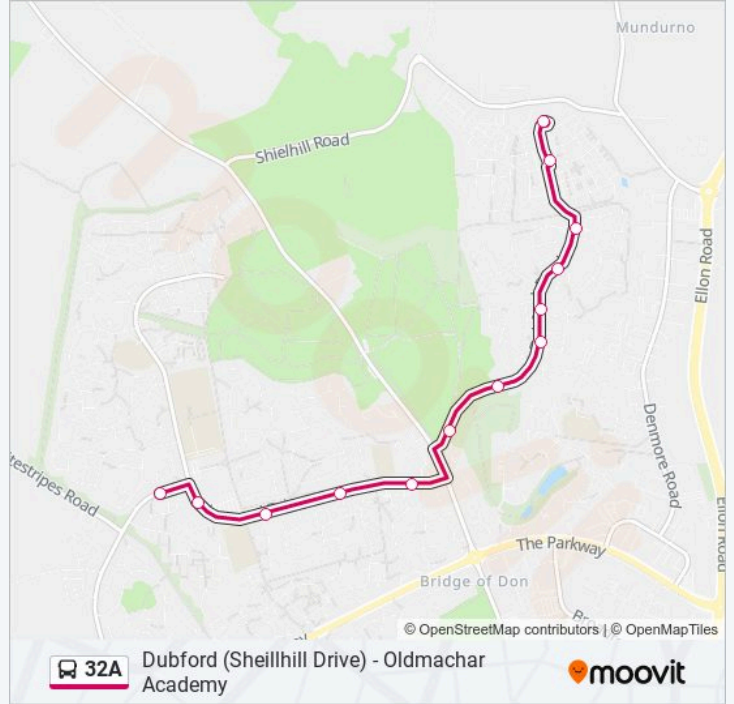

### Direction: Bridge Of Don

13 stops

[VIEW LINE SCHEDULE](#)

Shielhill Drive, Bridge Of Don  
Leuchlands Street, Bridge Of Don  
Seaview Drive, Bridge Of Don  
Provost Mitchell Circle, Bridge Of Don  
Seaview Drive, Bridge Of Don  
Seaview Drive, Bridge Of Don  
Dubford Crescent, Bridge Of Don  
Dubford Park, Bridge Of Don  
Glashieburn Avenue, Bridge Of Don  
Newburgh Drive, Bridge Of Don  
Foveran Rise, Bridge Of Don  
Whitestripes Avenue, Bridge Of Don  
Middleton Circle, Bridge Of Don

### 32A bus Info

**Direction:** Bridge Of Don

**Stops:** 13

**Trip Duration:** 13 min

**Line Summary:**

32A bus time schedules and route maps are available in an offline PDF at [moovitapp.com](https://moovitapp.com). Use the Moovit App to see live bus times, train schedule or subway schedule, and step-by-step directions for all public transit in Scotland.