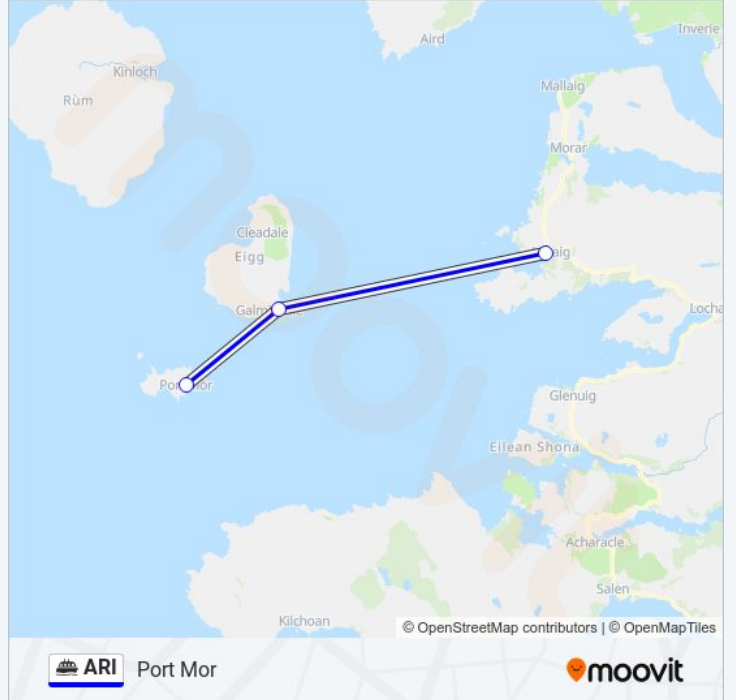

Arisaig

Get The App

The ARI ferry line (Arisaig) has 3 routes. For regular weekdays, their operation hours are:

(1) Arisaig: 15:00(2) Eigg: 10:00(3) Port Mor: 10:00

Use the Moovit App to find the closest ARI ferry station near you and find out when is the next ARI ferry arriving.

ARI ferry Info

Direction: Eigg

Stops: 2

Trip Duration: 60 min

Line Summary:

Direction: Port Mor

3 stops

[VIEW LINE SCHEDULE](#)

Arisaig Ferry Landing, Arisaig

Eigg Ferry Terminal, Eigg

Muck Ferry Terminal, Port Mor

ARI ferry Time Schedule

Port Mor Route Timetable:

Sunday	Not Operational
Monday	10:00
Tuesday	Not Operational
Wednesday	10:00
Thursday	Not Operational
Friday	Not Operational
Saturday	10:00

ARI ferry Info

Direction: Port Mor

Stops: 3

Trip Duration: 120 min

Line Summary:

ARI ferry time schedules and route maps are available in an offline PDF at moovitapp.com. Use the Moovit App to see live bus times, train schedule or subway schedule, and step-by-step directions for all public transit in Scotland.