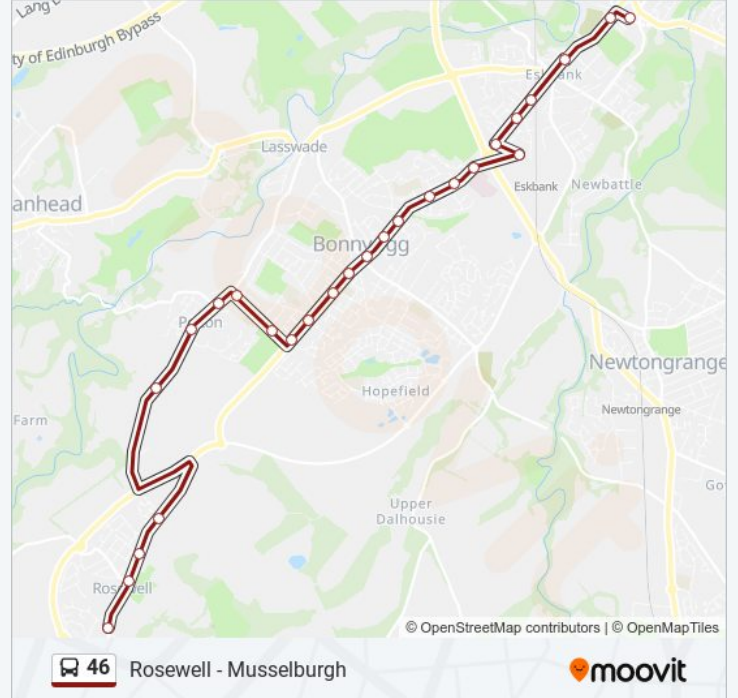

Direction: Dalkeith

Stops: 26

Trip Duration: 23 min

Line Summary:

Mayshade Garden Centre, Bonnyrigg

Tesco, Eskbank

Muirpark, Eskbank

Bonnyrigg Road, Eskbank

Westfield Park, Eskbank

Glenesk Crescent, Dalkeith

Croft Street, Dalkeith

Buccleuch Street, Dalkeith

Direction: Edinburgh Royal Infirmary

39 stops

[VIEW LINE SCHEDULE](#)

Terminus, Rosewell