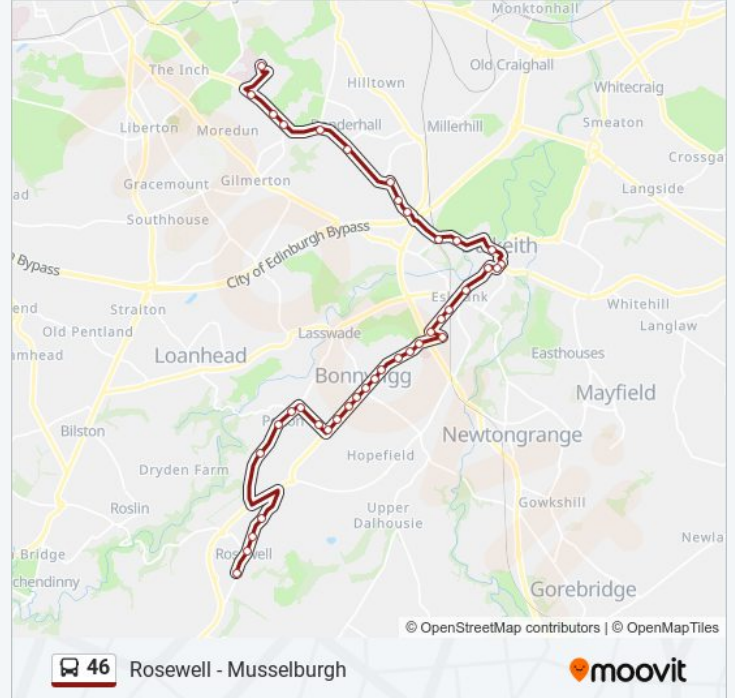

Melville Gate Road, Dalkeith

Summerside, Dalkeith

Campend, Danderhall

Sheriffhall Park And Ride, Danderhall

Old Dalkeith Road, Danderhall

The Wisp, Danderhall

Fernieside Grove, Moredun

Fernieside Drive, Moredun

Little France Road, Little France

Royal Infirmary, Edinburgh Royal Infirmary

Direction: Musselburgh

76 stops

[VIEW LINE SCHEDULE](#)

Terminus, Rosewell

Gorton Road, Rosewell

Prestonhall Road, Rosewell