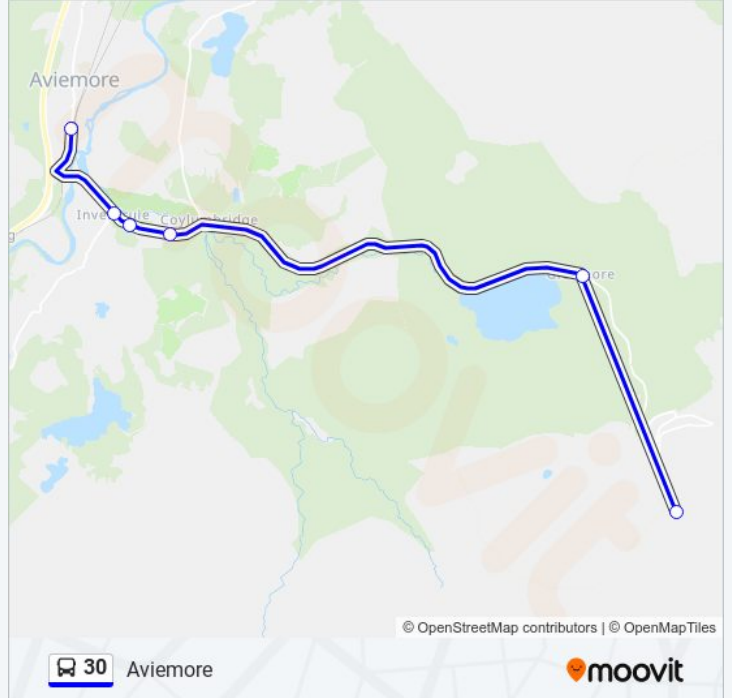

 30

Aviemore

Get The App

The 30 bus line (Aviemore) has 3 routes. For regular weekdays, their operation hours are:

(1) Aviemore: 09:46 - 18:12(2) Cairngorm Ski Centre: 09:22 - 17:45

Use the Moovit App to find the closest 30 bus station near you and find out when is the next 30 bus arriving.

Direction: Aviemore

6 stops

[VIEW LINE SCHEDULE](#)

Car Park, Cairngorm Ski Centre

Visitor Centre, Glenmore

Hotel, Coylumbridge

Dellmhor, Aviemore

Rothiemurchus Car Park, Coylumbridge

Cairngorm Hotel, Aviemore

30 bus Time Schedule

Aviemore Route Timetable:

Sunday	09:46 - 18:12
Monday	Not Operational
Tuesday	Not Operational
Wednesday	Not Operational
Thursday	Not Operational
Friday	Not Operational
Saturday	Not Operational

30 bus Info

Direction: Aviemore

Stops: 6

Trip Duration: 21 min

Line Summary:

Direction: Cairngorm Ski Centre

7 stops

[VIEW LINE SCHEDULE](#)