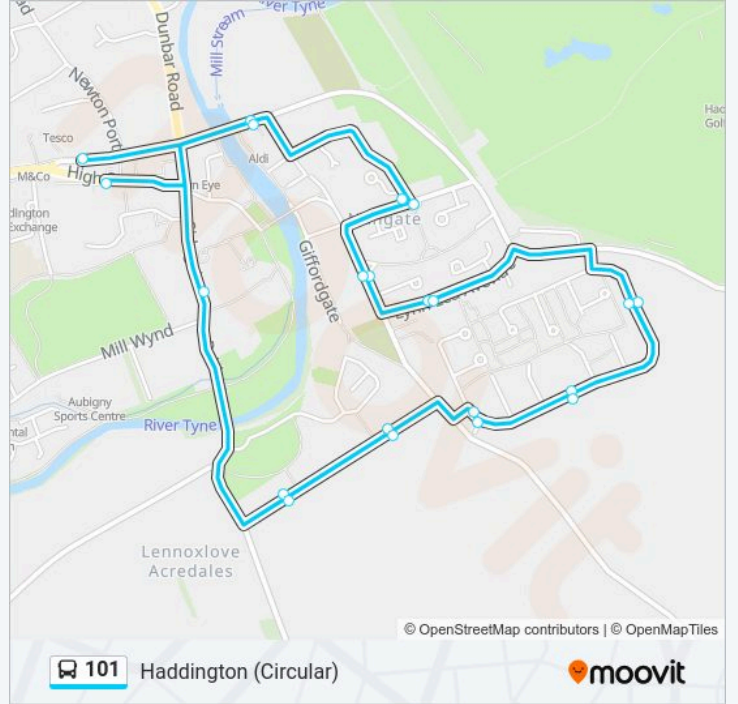

 101

Haddington (Circular)

Get The App

The 101 bus line Haddington (Circular) has one route. For regular weekdays, their operation hours are:

(1) Haddington: 08:47 - 14:40

Use the Moovit App to find the closest 101 bus station near you and find out when is the next 101 bus arriving.

Direction: Haddington

14 stops

[VIEW LINE SCHEDULE](#)

Briery Bank West, Haddington
Briery Bank East, Haddington
Monkmains, Haddington
Seggarsdean Crescent, Haddington
Seggarsdean Park, Haddington
Lynn Lea Avenue, Haddington
Tynebank, Haddington
Lennox Road, Haddington
Victoria Bridge, Haddington
High Street, Haddington
Police Station, Haddington
Station Road, Haddington
Caponflat Crescent, Haddington
East Lothian Community Hospital, Haddington

101 bus Info

Direction: Haddington

Stops: 14

Trip Duration: 12 min

Line Summary:

101 bus time schedules and route maps are available in an offline PDF at moovitapp.com. Use the Moovit App to see live bus times, train schedule or subway schedule, and step-by-step directions for all public transit in Scotland.