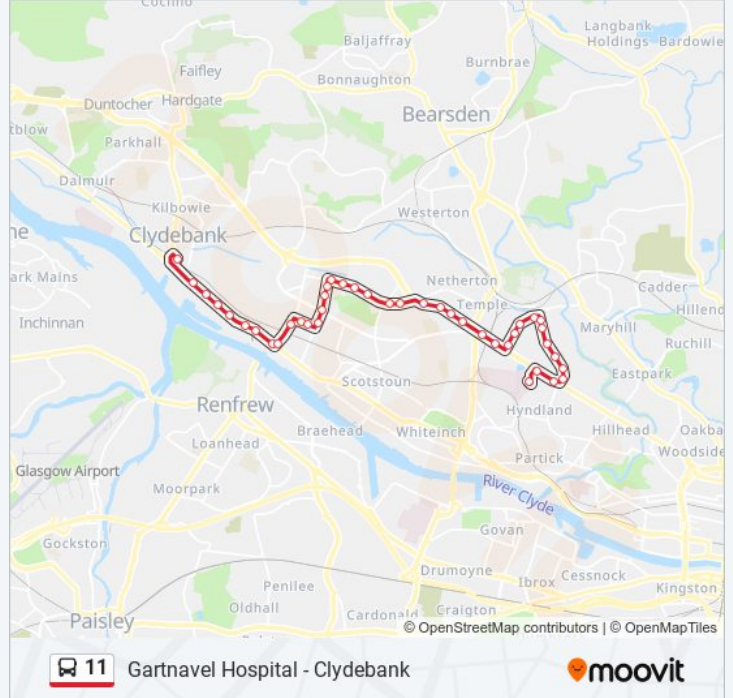

Direction: Clydebank

40 stops

[VIEW LINE SCHEDULE](#)

Gartnavel Hospital Main Entrance, Kelvinside

Glasgow Nuffield Hospital, Kelvinside

Lancaster Crescent, Kelvinside

Winton Drive, Kelvinside

Cleveden Sec School, Kelvinside

Anniesland Cross, Anniesland

Bearsden Road, Anniesland

Munro Place, Anniesland

Warden Road, Anniesland

Knightswood Cross, Knightswood

Chaplet Avenue, Knightswood

Lincoln Avenue, Knightswood

Bassett Avenue, Knightswood

Direction: Kelvinside

41 stops

[VIEW LINE SCHEDULE](#)

Clydebank Railway Station, Clydebank
 Cameron Street, Clydebank
 North Bank Street, Clydebank
 Napier Street, Whitecreek
 Hamilton Street, Whitecreek
 Mill Road, Yoker
 Cooperage Court, Yoker
 Yoker Ferry Road, Yoker
 Spiershall Terrace, Yoker
 Halley Street, Knightswood
 Kirkconnel Avenue, Knightswood

11 bus Info

Direction: Kelvinside

Stops: 41

Trip Duration: 29 min

Line Summary:

Dunwan Place, Knightswood
 Fereneze Crescent, Knightswood
 Shilford Avenue, Knightswood
 Loanfoot Avenue, Knightswood
 Culbin Drive, Knightswood
 Archerhill Terrace, Knightswood
 Bard Avenue, Knightswood
 Archerhill Crescent, Knightswood
 Bassett Avenue, Knightswood
 Lincoln Avenue, Knightswood
 Chaplet Avenue, Knightswood
 Knightswood Cross, Knightswood
 Knightscliffe Avenue, Anniesland
 Munro Place, Anniesland
 Bearsden Road, Anniesland
 Anniesland Cross, Anniesland
 Ascot Avenue, Anniesland
 Dorchester Place, Kelvindale
 Ripon Drive, Kelvindale
 Dorchester Avenue, Kelvindale
 Cleveden Road, Kelvindale
 Cleveden Place, Kelvindale
 Highfield Place, Kelvindale
 Baronald Gate, Kelvindale
 Cleveden Sec School, Kelvinside
 Winton Drive, Kelvinside
 Lancaster Crescent, Kelvinside
 Glasgow Nuffield Hospital, Kelvinside
 Gartnavel Hospital, Kelvinside
 Gartnavel Hospital Main Entrance, Kelvinside