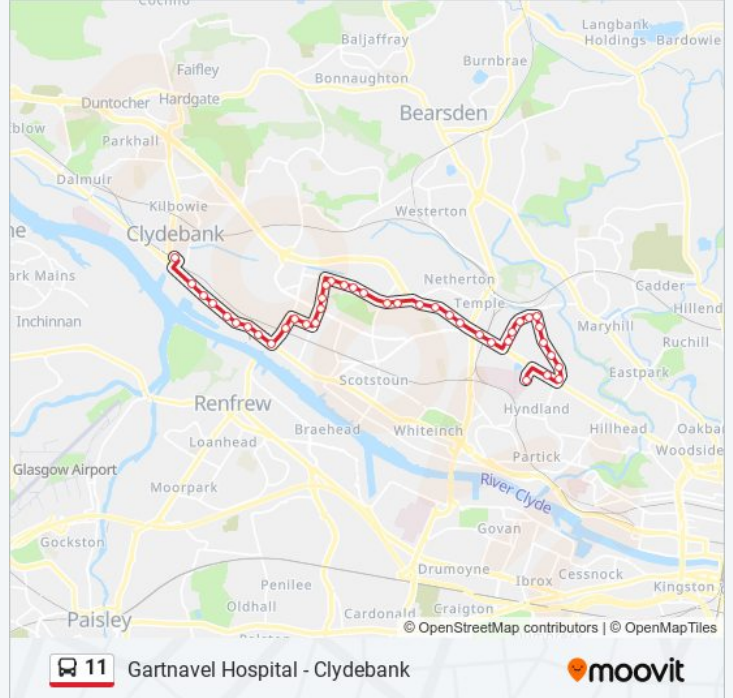

Direction: Clydebank

40 stops

[VIEW LINE SCHEDULE](#)

Gartnavel Hospital Main Entrance, Kelvinside

Glasgow Nuffield Hospital, Kelvinside

Lancaster Crescent, Kelvinside

Winton Drive, Kelvinside

Cleveden Sec School, Kelvinside

Anniesland Cross, Anniesland

Bearsden Road, Anniesland

Munro Place, Anniesland

Warden Road, Anniesland

Knightswood Cross, Knightswood

Chaplet Avenue, Knightswood

Lincoln Avenue, Knightswood

Bassett Avenue, Knightswood

11 bus Info

Direction: Clydebank

Stops: 40

Trip Duration: 28 min

Line Summary:

Bard Avenue, Knightswood
 Archerhill Terrace, Knightswood
 Culbin Drive, Knightswood
 Loanfoot Avenue, Knightswood
 Shilford Avenue, Knightswood
 Fereneze Crescent, Knightswood
 Dunwan Place, Knightswood
 Kirkconnel Avenue, Knightswood
 Moorhouse Avenue, Knightswood
 Yoker Ferry Road, Yoker
 Bouverie Street, Yoker
 Cooperage Court, Yoker
 Mill Road, Whitecreek
 Dock Street, Whitecreek
 Napier Street, Whitecreek
 South Bank Street, Clydebank
 Cunard Street, Clydebank
 Clydebank Railway Station, Clydebank

Direction: Kelvinside

41 stops

[VIEW LINE SCHEDULE](#)

Clydebank Railway Station, Clydebank
 Cameron Street, Clydebank
 North Bank Street, Clydebank
 Napier Street, Whitecreek
 Hamilton Street, Whitecreek
 Mill Road, Yoker
 Cooperage Court, Yoker
 Yoker Ferry Road, Yoker
 Spiershall Terrace, Yoker
 Halley Street, Knightswood
 Kirkconnel Avenue, Knightswood