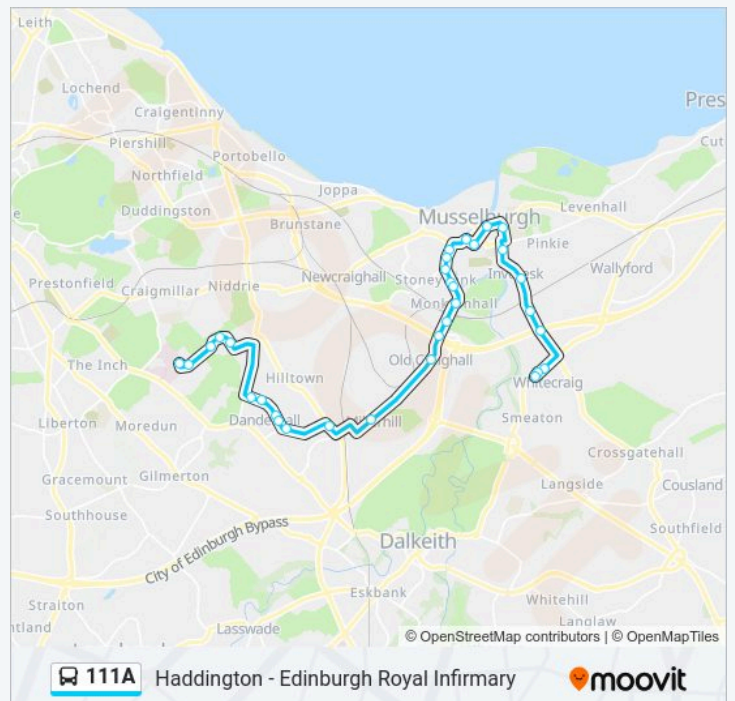

Trip Duration: 36 min

Line Summary:

Tesco Terminus, Musselburgh

High Street (Stop A), Musselburgh

Newbigging, Musselburgh

Rothesay Place, Musselburgh

Inveresk Village, Musselburgh

Inveresk Kennels, Inveresk