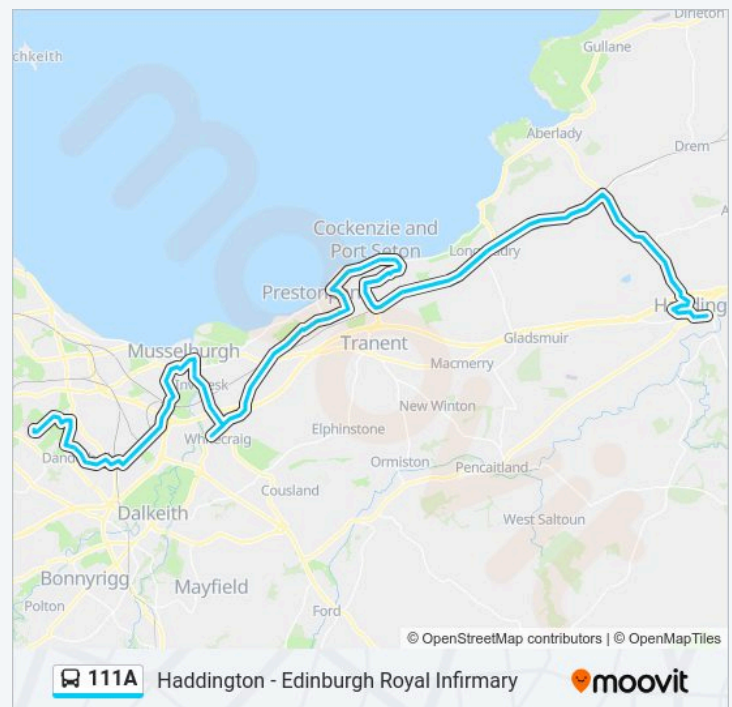

Direction: Haddington

84 stops

[VIEW LINE SCHEDULE](#)

- Royal Infirmary, Edinburgh Royal Infirmary
- Scrm, Edinburgh Royal Infirmary
- Sandilands Close, Edmonstone
- Milligan Drive, Craigmillar
- Bowes Place, Craigmillar
- Edmonstone Road, Danderhall
- Edmonstone Avenue, Danderhall
- Edmonstone Road, Danderhall
- Edmonstone Drive, Danderhall
- Newton Church Road, Danderhall
- Millerhill Road, Newton Village
- Easter Millerhill, Millerhill
- Main Road, Old Craighall
- Old Craighall Services, Old Craighall
- Craighall Drive, Musselburgh
- Golf Club, Musselburgh
- Mayfield Crescent, Musselburgh
- Stoneybank Place, Musselburgh
- Haugh Park, Musselburgh
- Eskview Crescent, Musselburgh
- Eskview Road, Musselburgh
- Mall Avenue, Musselburgh
- Tesco Terminus, Musselburgh
- High Street (Stop A), Musselburgh
- Newbigging, Musselburgh
- Rothsay Place, Musselburgh
- Musselburgh Grammar School, Musselburgh
- Inveresk Village, Musselburgh
- Inveresk Kennels, Inveresk
- Carberry Road, Whitecraig

Haddington Route Timetable:

Sunday	Not Operational
Monday	07:35 - 20:15
Tuesday	07:35 - 20:15
Wednesday	07:35 - 20:15
Thursday	07:35 - 20:15
Friday	07:35 - 20:15
Saturday	09:10 - 20:15

111A bus Info

Direction: Haddington

Stops: 84

Trip Duration: 69 min

Line Summary: