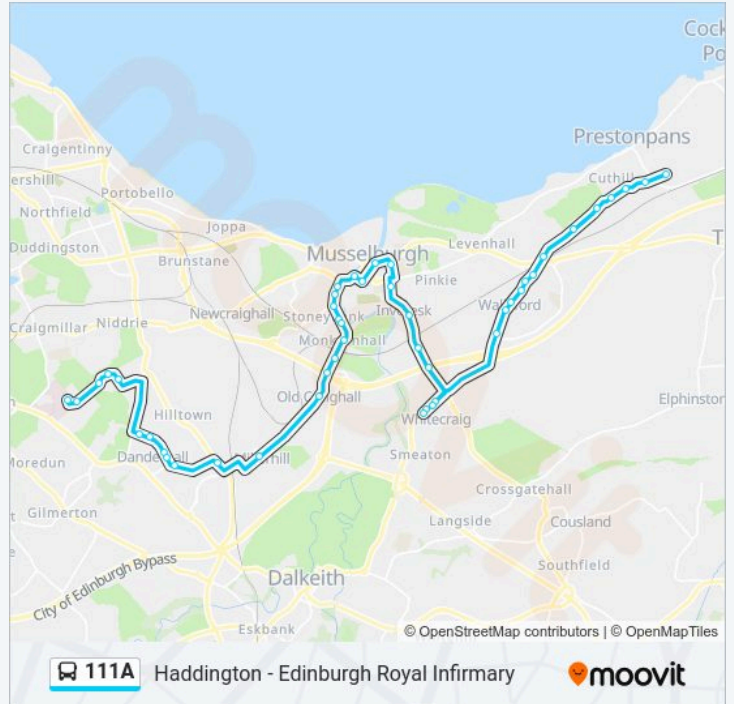

Direction: Prestonpans

46 stops

[VIEW LINE SCHEDULE](#)

Royal Infirmary, Edinburgh Royal Infirmary
Scrm, Edinburgh Royal Infirmary
Sandilands Close, Edmonstone
Milligan Drive, Craigmillar
Bowes Place, Craigmillar
Edmonstone Road, Danderhall
Edmonstone Avenue, Danderhall

111A bus Info

Direction: Prestonpans

Stops: 46

Trip Duration: 43 min

Line Summary:

Auction House, Wallyford

Moodie Wynd, Prestonpans

Rowberry Walk, Prestonpans