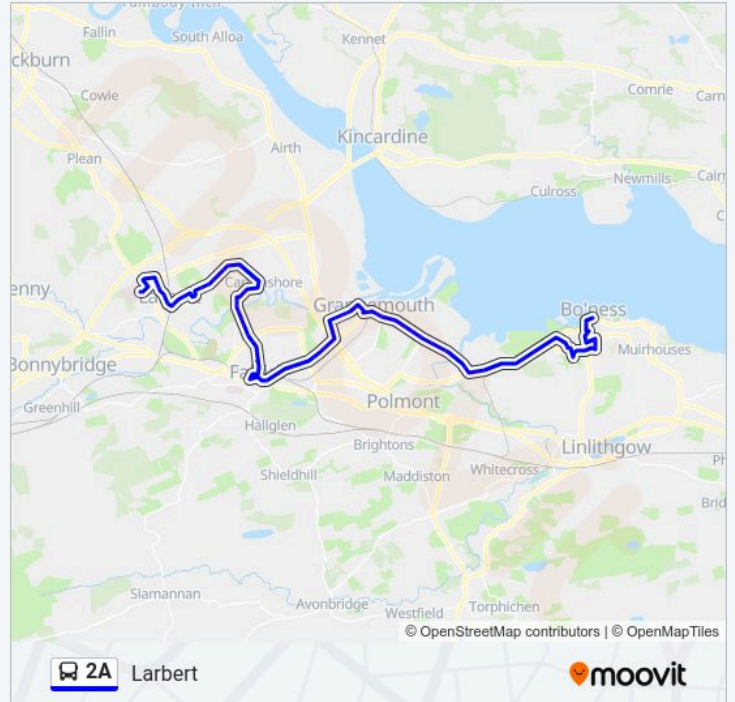

06:52 - 19:48

Saturday

07:54 - 19:48

2A bus Info

Direction: Larbert

Stops: 80

Trip Duration: 76 min

Line Summary: