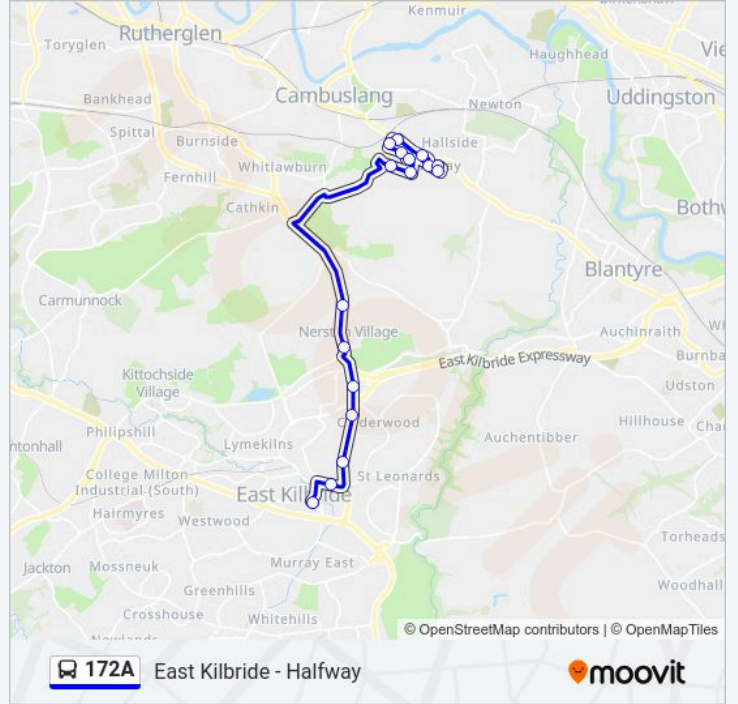

 172A

East Kilbride - Halfway

Get The App

The 172A bus line East Kilbride - Halfway has one route. For regular weekdays, their operation hours are:

(1) Halfway: 07:45

Use the Moovit App to find the closest 172A bus station near you and find out when is the next 172A bus arriving.

Direction: Halfway

17 stops

[VIEW LINE SCHEDULE](#)

Bus Station, East Kilbride
St Brides Church, East Kilbride
Maxwell Drive, East Kilbride
Whirlies Roundabout, East Kilbride
Lee's Burn Court, Nerston
Kingsgate Retail Park, Nerston
Nerston Residential School, Nerston
Fernbank Avenue, Cairns
Rosebank Drive, Cairns
Wellside Road, Cairns
Hamilton Crescent, Cairns
Woodland Crescent, Cairns
Hamilton Road, Cairns
Mill Road, Halfway
Branchock Avenue, Halfway
Castle Chimmins Road, Halfway
Castle Chimmins Road, Halfway

172A bus Time Schedule

Halfway Route Timetable:

Sunday	Not Operational
Monday	07:45
Tuesday	07:45
Wednesday	07:45
Thursday	07:45
Friday	07:45
Saturday	Not Operational

172A bus Info

Direction: Halfway

Stops: 17

Trip Duration: 25 min

Line Summary:

172A bus time schedules and route maps are available in an offline PDF at moovitapp.com. Use the Moovit App to see live bus times, train schedule or subway schedule, and step-by-step directions for all public transit in Scotland.