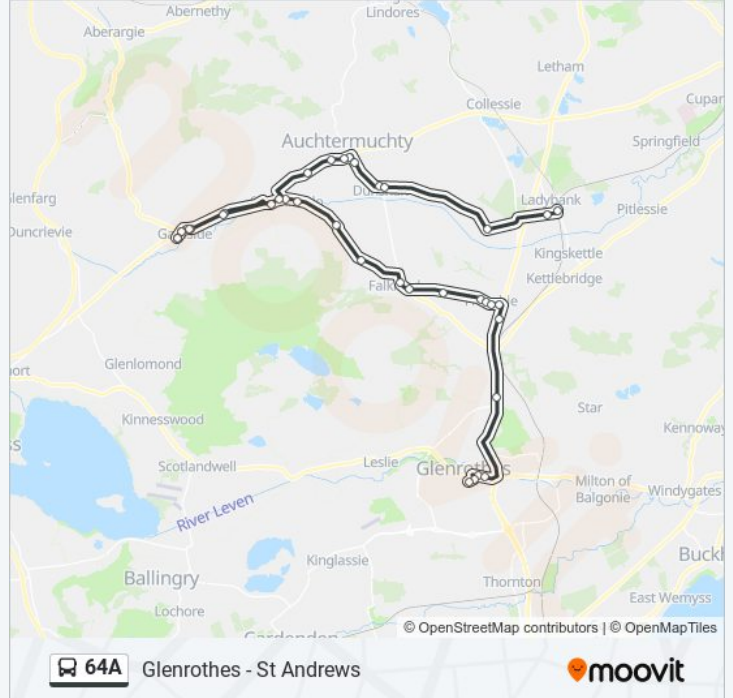

64A bus Info

Direction: Ladybank

Stops: 38

Trip Duration: 45 min

Line Summary:

Perth Road, Gateside

Mini Mart, Gateside

Gateside House, Gateside

Auchtermuchty Road, Dunshalt

The Wynd, Dunshalt

Shiells Farm Road End, Ladybank

Church Street, Ladybank

Railway Station, Ladybank

Direction: Letham

60 stops

[VIEW LINE SCHEDULE](#)