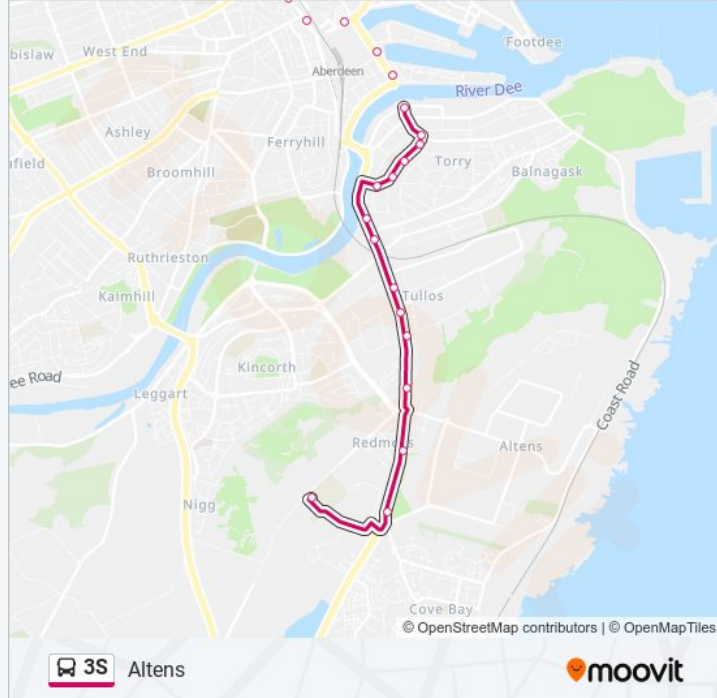

3S bus Info

Direction: Altens

Stops: 43

Trip Duration: 17 min

Line Summary:

Belvidere Street, Rosemount

Short Loanings, Rosemount

Richmond Terrace, Rosemount

Grampian Road, Torry

Glenbervie Road, Torry

Grampian Lane, Torry

Grampian Place, Torry

Walker Road, Torry

Kerloch Place, Torry

Balnagask Road, Torry

Craigshaw Road, Tullos Industrial Estate

Greenbank Road, Tullos Industrial Estate

Craigshaw Drive, Tullos Industrial Estate

Altens Farm Road, Nigg

Redmoss Park, Redmoss

Souter Head Road, Altens

Lochside Academy, Altens

Direction: Mastrick

38 stops

3S bus Info

Direction: Torry

Stops: 13

Trip Duration: 17 min

Line Summary:

 [3S bus Line Map](#)

3S bus time schedules and route maps are available in an offline PDF at moovitapp.com. Use the Moovit App to see live bus times, train schedule or subway schedule, and step-by-step directions for all public transit in Scotland.