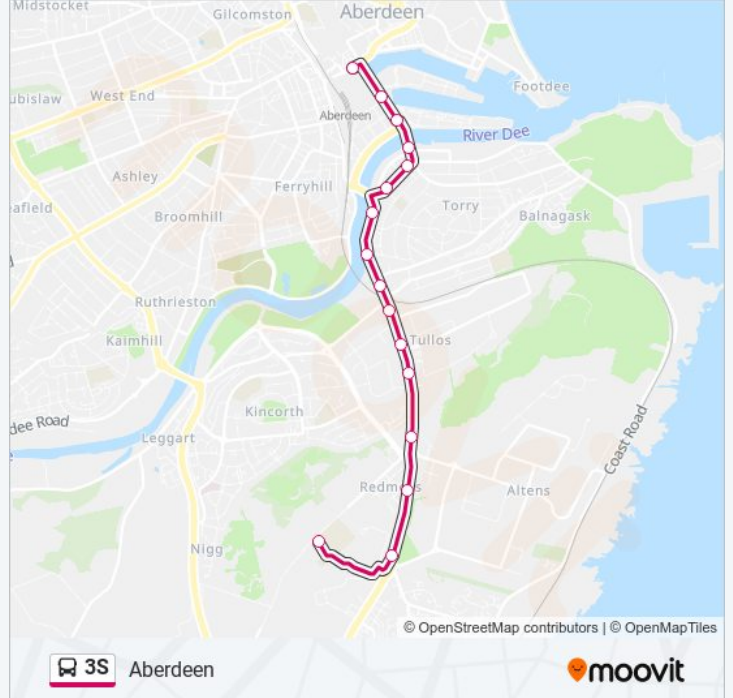

Direction: Aberdeen

16 stops

[VIEW LINE SCHEDULE](#)

Lochside Academy, Altens

Souter Head Road, Altens

Redmoss Park, Redmoss

Altens Farm Road, Nigg

Craigshaw Drive, Tullos Industrial Estate

3S bus Info

Direction: Aberdeen

Stops: 16

Trip Duration: 23 min

Line Summary:

Direction: Altens

43 stops

[VIEW LINE SCHEDULE](#)

- Findhorn Place, Mastrick
- Fernhill Drive, Mastrick
- Mastrick Shops, Mastrick
- Mastrick Land, Mastrick
- Derry Place, Mastrick
- Derry Avenue, Mastrick
- Long Walk Road, Mastrick
- Stocket Parade, Stockethill
- Oldcroft Terrace, Stockethill
- Ashgrove Place, Stockethill
- Aberdeen Royal Infirmary, Westburn
- Foresterhill Health Centre, Westburn
- Raeden Avenue, Westburn
- Westburn Road, Westburn
- Midstocket Road, Midstocket
- Hosefield Avenue, Midstocket
- Hosefield Road, Midstocket
- Mile End Lane, Midstocket

3S bus Info

Direction: Torry

Stops: 13

Trip Duration: 17 min

Line Summary:

 [3S bus Line Map](#)

3S bus time schedules and route maps are available in an offline PDF at moovitapp.com. Use the Moovit App to see live bus times, train schedule or subway schedule, and step-by-step directions for all public transit in Scotland.