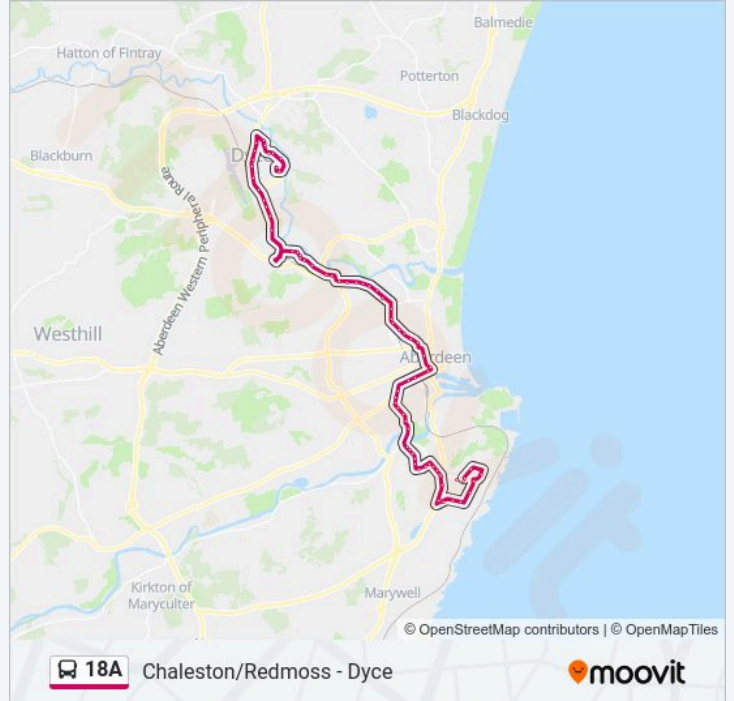

**18A bus Info**

**Direction:** Dyce

**Stops:** 77

**Trip Duration:** 92 min

**Line Summary:**

Tollohill Square, Kincorth  
Kincorth Shopping Arcade, Kincorth  
Faulds Row, Kincorth  
Faulds Gate, Kincorth  
Abbotswell Drive, Kincorth  
Kincorth Crescent, Kincorth  
Duthie Park, Ferryhill  
Allenvale Cemetery, Ferryhill  
Bloomfield Road, Ferryhill  
Hardgate, Ferryhill  
Nellfield Place, Holburn  
Great Western Road, Holburn  
Holburn Junction, Holburn  
Langstane Kirk, Aberdeen  
Music Hall, Aberdeen  
Adelphi, Aberdeen  
Broad Street, Aberdeen  
Seamount Road, Aberdeen  
Mounthooley Roundabout, Causewayend  
Fraser Place, Causewayend  
George Street, Aberdeen  
Erskine Street, Kittybrewster  
Ashgrove Road, Kittybrewster  
Northern Hotel (Stop A), Kittybrewster  
Burnett Place, Kittybrewster  
Barron Street, Woodside  
Don Street, Woodside  
Queen Street, Woodside  
Society Lane, Woodside  
Anderson Road, Woodside  
Smithfield Lane, Woodside  
North Anderson Drive, Woodside

**Direction: Redmoss**

62 stops

[VIEW LINE SCHEDULE](#)

Shopping Centre & Academy, Dyce  
 Overton Avenue, Dyce  
 Tornashean Gardens, Dyce  
 Fifehill Park, Dyce  
 Netherview Avenue, Dyce

**18A bus Time Schedule**

Persley Den Drive, Persley

Mugiemoss Road, Woodside

Smithfield Lane, Woodside

Anderson Road, Woodside

Deer Road, Woodside

Grandholm Street, Woodside

Don Street, Woodside

Barron Street, Woodside