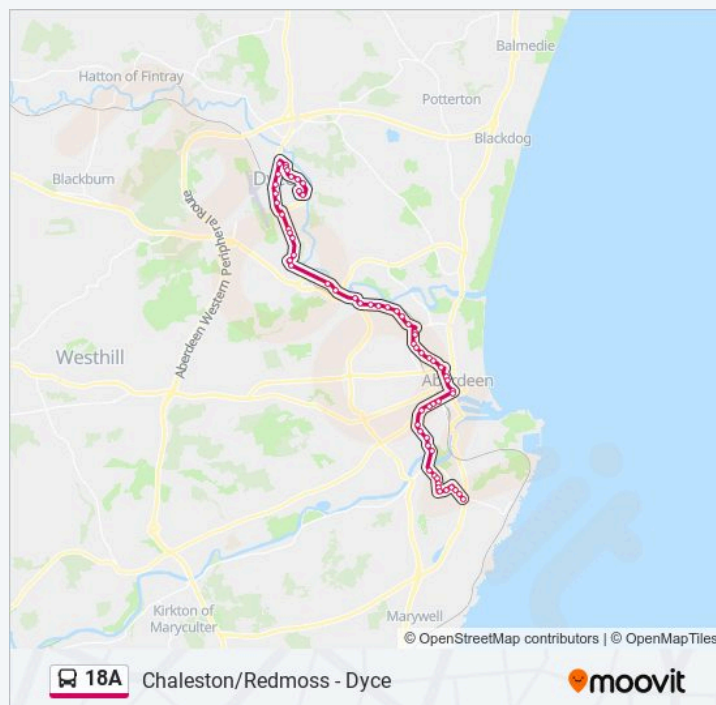

**18A bus Info**

**Direction:** Dyce

**Stops:** 77

**Trip Duration:** 92 min

**Line Summary:**

Tollohill Square, Kincorth  
Kincorth Shopping Arcade, Kincorth  
Faulds Row, Kincorth  
Faulds Gate, Kincorth  
Abbotswell Drive, Kincorth  
Kincorth Crescent, Kincorth  
Duthie Park, Ferryhill  
Allenvale Cemetery, Ferryhill  
Bloomfield Road, Ferryhill  
Hardgate, Ferryhill  
Nellfield Place, Holburn  
Great Western Road, Holburn  
Holburn Junction, Holburn  
Langstane Kirk, Aberdeen  
Music Hall, Aberdeen  
Adelphi, Aberdeen  
Broad Street, Aberdeen  
Seamount Road, Aberdeen  
Mounthooley Roundabout, Causewayend  
Fraser Place, Causewayend  
George Street, Aberdeen  
Erskine Street, Kittybrewster  
Ashgrove Road, Kittybrewster  
Northern Hotel (Stop A), Kittybrewster  
Burnett Place, Kittybrewster  
Barron Street, Woodside  
Don Street, Woodside  
Queen Street, Woodside  
Society Lane, Woodside  
Anderson Road, Woodside  
Smithfield Lane, Woodside  
North Anderson Drive, Woodside

Persley Den Drive, Persley

Mugiemoss Road, Woodside

Smithfield Lane, Woodside

Anderson Road, Woodside

Deer Road, Woodside

Grandholm Street, Woodside

Don Street, Woodside

Barron Street, Woodside

Burnett Place, Kittybrewster

Lilybank Place, Kittybrewster

Northern Hotel, Kittybrewster

Ashgrove Road, Kittybrewster

Erskine Street, Kittybrewster

Powis Lane, Causewayend

Fraser Place, Causewayend

### 18A bus Info

**Direction:** Redmoss

**Stops:** 62

**Trip Duration:** 61 min

**Line Summary:**

Mounthooly Roundabout, Causewayend

Spring Garden, Aberdeen

Seamount Road, Aberdeen