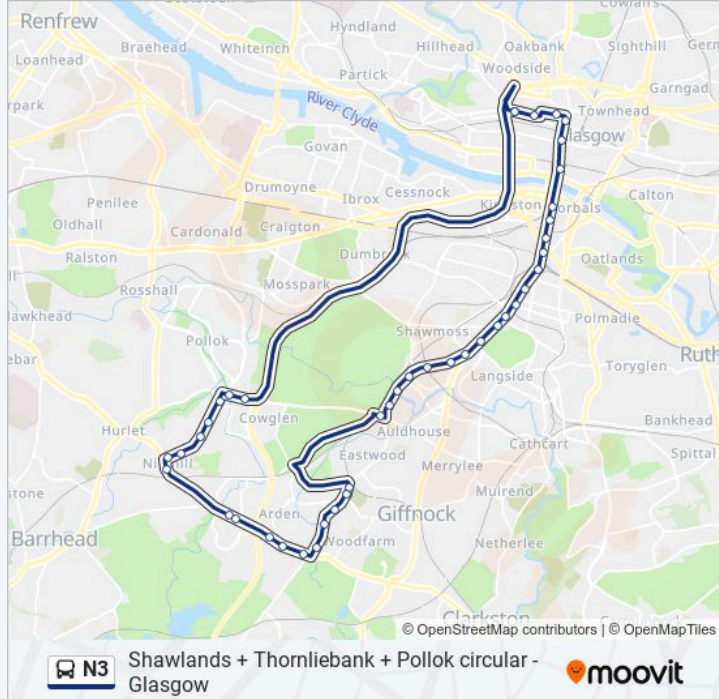

### N3 bus Info

**Direction:** Glasgow

**Stops:** 42

**Trip Duration:** 53 min

**Line Summary:**

Pollokshaws West Station, Pollokshaws

Kennishead Road, Pollokshaws

Eastwood Cemetery, Thornliebank

Sainsbury Superstore, Darnley

Glen Markie Drive, Darnley

Cleeves Road, Nitshill

Nitshill Road, Priesthill

Dunside Drive, Priesthill

Priesthill Road, Priesthill

Hartstone Road, Priesthill

Swimming Pool, Pollok

Swimming Pool, Pollok

Damshot Road, Pollok

Garnet Street, Glasgow

**Direction: Pollok**

41 stops

[VIEW LINE SCHEDULE](#)

Garnet Street, Glasgow

Dalhousie Street, Glasgow