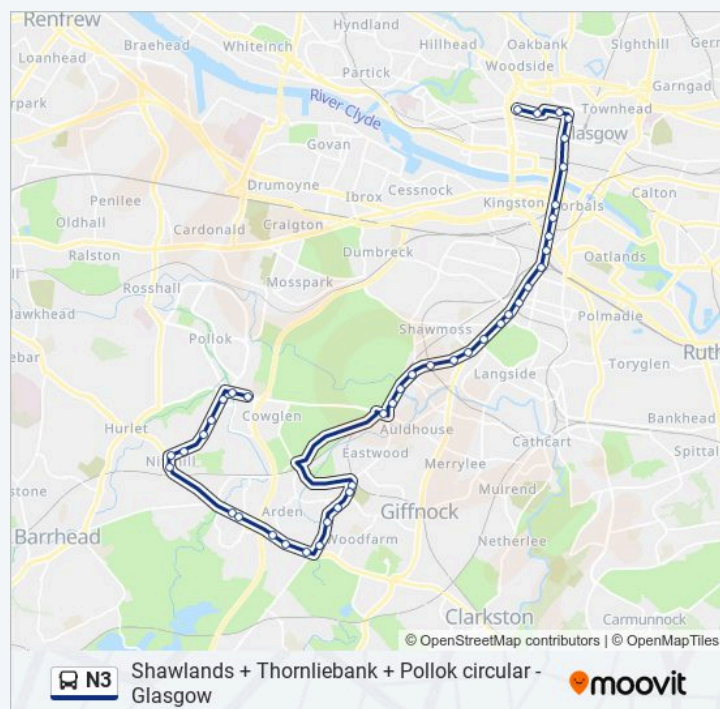

### Direction: Glasgow

42 stops

[VIEW LINE SCHEDULE](#)

- Garnet Street, Glasgow
- Dalhousie Street, Glasgow
- Art & Music School, Glasgow
- Pavillion Theatre, Glasgow
- St Vincent Street, Glasgow
- Howard Street, Glasgow
- Bridge St Underground, Tradeston
- Bedford Street, Tradeston
- Wellcroft Place, Tradeston
- Devon Street, Port Eglinton
- Maxwell Road, Port Eglinton
- Coplaw Street, Govanhill
- Strathbungo Parish Church, Govanhill
- Torrisdale Street, Shawlands
- Marywood Square, Shawlands
- Langside Avenue, Shawlands
- Shawlands Cross, Shawlands
- Eastwood Avenue, Shawlands
- Shawlands Railway Station, Shawlands
- Haggs Road, Pollokshaws
- Christian Street, Pollokshaws

### N3 bus Info

**Direction:** Glasgow

**Stops:** 42

**Trip Duration:** 53 min

**Line Summary:**

Pollokshaws West Station, Pollokshaws

Kennishead Road, Pollokshaws

Eastwood Cemetery, Thornliebank

Glen Markie Drive, Darnley

Cleeves Road, Nitshill

Nitshill Road, Priesthill

Dunside Drive, Priesthill

Priesthill Road, Priesthill

Hartstone Road, Priesthill

Swimming Pool, Pollok

Swimming Pool, Pollok

**Direction:** Pollok

**Stops:** 41

**Trip Duration:** 41 min

**Line Summary:**

N3 bus time schedules and route maps are available in an offline PDF at [moovitapp.com](https://www.moovitapp.com). Use the Moovit App to see live bus times, train schedule or subway schedule, and step-by-step directions for all public transit in Scotland.