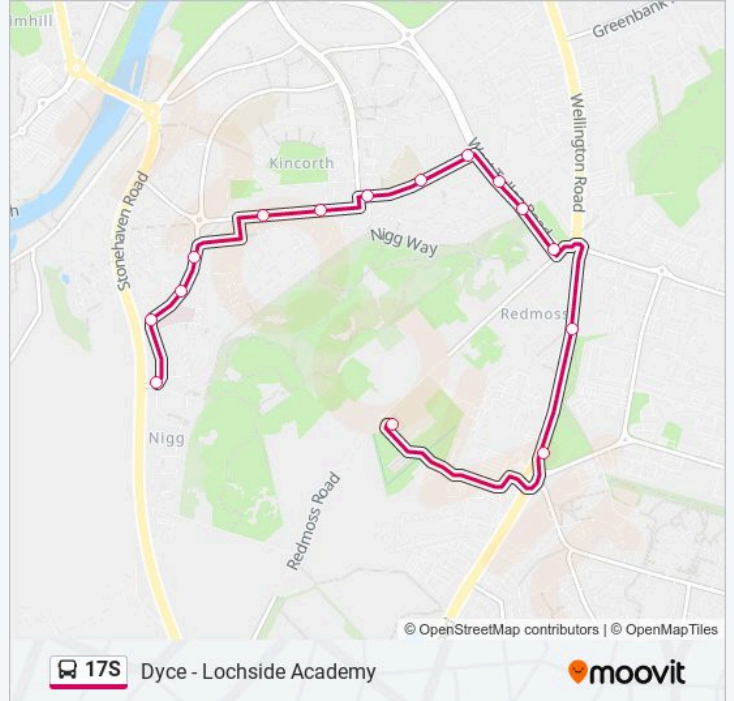

Direction: Altens

15 stops

[VIEW LINE SCHEDULE](#)

- Slessor Drive, Kincorth
- Cruickshank Crescent, Kincorth
- Gardner Road, Kincorth
- Hetherwick Road, Kincorth
- Cairnvale Crescent, Kincorth
- Auldearn Place, Kincorth
- Tollohill Square, Kincorth
- Arbroath Place, Kincorth
- Abbotswell Crescent, Kincorth
- Tollohill Place, Nigg
- Nigg Way, Nigg
- Redmoss Road, Redmoss
- Redmoss Park, Redmoss
- Souter Head Road, Altens
- Lochside Academy, Altens

17S bus Time Schedule

Altens Route Timetable:

Sunday	Not Operational
Monday	08:03
Tuesday	08:03
Wednesday	08:03
Thursday	08:03
Friday	08:03
Saturday	Not Operational

17S bus Info

Direction: Altens

Stops: 15

Trip Duration: 15 min

Line Summary:

Direction: Kincorth

15 stops

[VIEW LINE SCHEDULE](#)

- Lochside Academy, Altens
- Souter Head Road, Altens
- Redmoss Park, Redmoss
- Redmoss Road, Redmoss
- Nigg Way, Nigg
- Tollohill Place, Nigg
- Abbotswell Crescent, Kincorth
- Cairngorm Crescent, Kincorth
- Tollohill Square, Kincorth
- Caiesdykes Road, Kincorth
- Cairnvale Crescent, Kincorth
- Matthews Road, Kincorth
- Caiesdykes Road, Kincorth
- Cruickshank Crescent, Kincorth
- Slessor Drive, Kincorth

17S bus Time Schedule

Kincorth Route Timetable:

Sunday	Not Operational
Monday	15:39
Tuesday	15:39
Wednesday	14:50
Thursday	14:50
Friday	14:50
Saturday	Not Operational

17S bus Info

Direction: Kincorth

Stops: 15