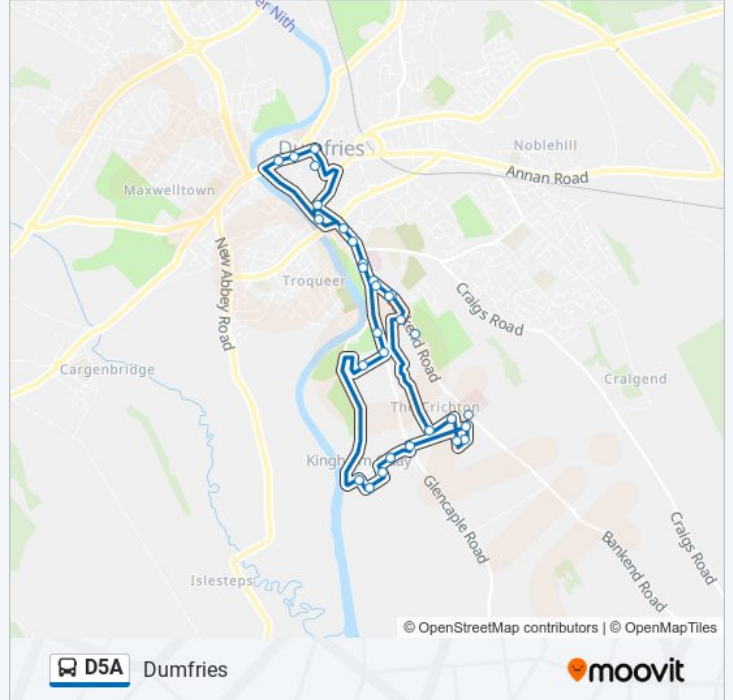

Stops: 14

Trip Duration: 12 min

Line Summary:

Direction: Dumfries

26 stops

[VIEW LINE SCHEDULE](#)

- Burns Statue, Dumfries
- Loreburn Street, Dumfries
- Loreburne Centre, Dumfries
- Whitesands, Dumfries
- St Michaels St, Dumfries
- Nithbank, Dumfries
- Johnstone Park, Dumfries
- Picket Cross, Dumfries
- Mountainhall Treatment Centre, Dumfries
- Campus, Crichton
- Campus, Crichton
- Campus, Crichton
- Campus, Crichton
- Campus, Crichton
- Ladyfield, Kingholm Quay
- Glenholm Place, Kingholm Quay
- Millview, Kingholm Quay
- The Park, Kingholm Quay

D5A bus Info

Direction: Dumfries

Stops: 26

Trip Duration: 30 min

Line Summary:

Laghall Court, Kingholm Quay

Glencaple Avenue, Kingholm Quay

Glencaple Avenue, Dumfries

Castledykes Park, Dumfries

Nithbank, Dumfries

St Michaels St, Dumfries

Buccleuch Street, Dumfries

Burns Statue, Dumfries

D5A bus time schedules and route maps are available in an offline PDF at moovitapp.com. Use the Moovit App to see live bus times, train schedule or subway schedule, and step-by-step directions for all public transit in Scotland.

© 2024 Moovit - All Rights Reserved