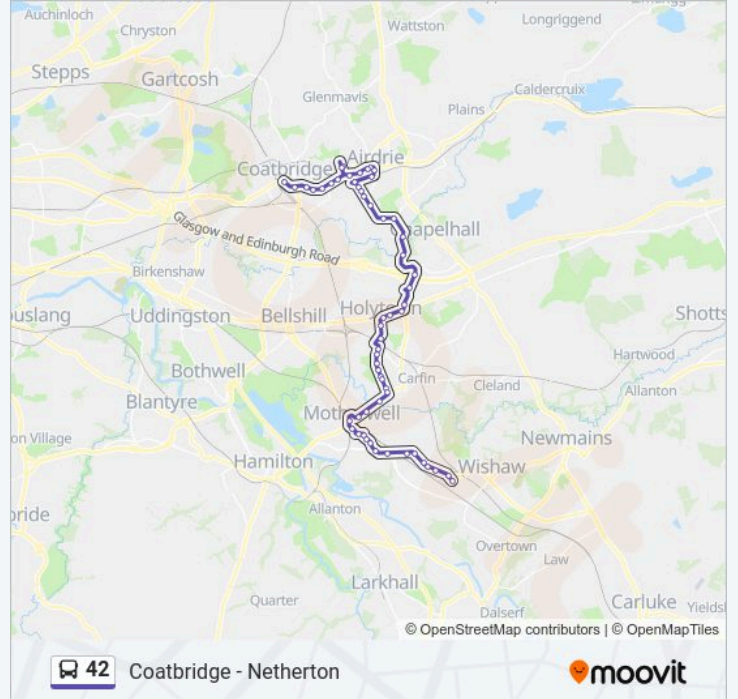

Wellington Street, Craigneuk

Vesuvius Drive, Flemington

Fern Street, Flemington

Toll Street, Flemington

Motherwell Police Station, Motherwell

Airbles Street, Motherwell

Oakfield Drive, Motherwell

Watson Street, Motherwell

Hamilton Road, Motherwell

Motherwell Railway Station, Motherwell

Dalziel Street, Motherwell

Calderbank Terrace, Motherwell

Grathellen Court, Cleekhimin

Jerviston Court, Cleekhimin

Jerviswood, Cleekhimin

Hillhead Drive, Cleekhimin

42 bus Info

Direction: Coatbridge

Stops: 58

Trip Duration: 56 min

Line Summary:

Hillhead Crescent, Motherwell
Willow Avenue, New Stevenston
Rowan Lane, New Stevenston
Esdaile Court, New Stevenston
St Johns Bosco Church, New Stevenston
Quarry Street, New Stevenston
Windsor Road, Holytown
Holytown Medical Centre, Holytown
Plantation Avenue, Holytown
War Memorial, Holytown
O'Wood Avenue, Holytown
Mcneill Drive, Newhouse
Woodhall Mill Road, Newhouse
Woodhall Road, Calderbank
Calderbank Primary School, Calderbank
Brownsburn Road, Calderbank
Ayr Drive, Cairnhill
Cromarty Road, Cairnhill
Faskine Avenue, Cairnhill
Woodburn Avenue, Cairnhill
Devonview Place, Cairnhill
Roscolloch Farm Cottages, Airdrie
Cairnhill Road, Cairnhill
Callon Street, Airdrie
Wellwynd, Airdrie
John Smith Swimming Pool, Airdrie
Queen Victoria Street, Whinhall
Ralston Street, Whinhall
Monklands General Hospital, Whinhall
Monklands General Hospital, Whinhall
Glenraig Street, Whinhall
Rochsolloch Road, Coatdyke

East Stewart Street, Coatdyke

Cliftonhill Stadium, Coatbridge

Hillcrest Avenue, Coatbridge

Coatbridge Jobcentre, Coatbridge

Bus Stance, Coatbridge

Direction: Netherton

62 stops

[VIEW LINE SCHEDULE](#)