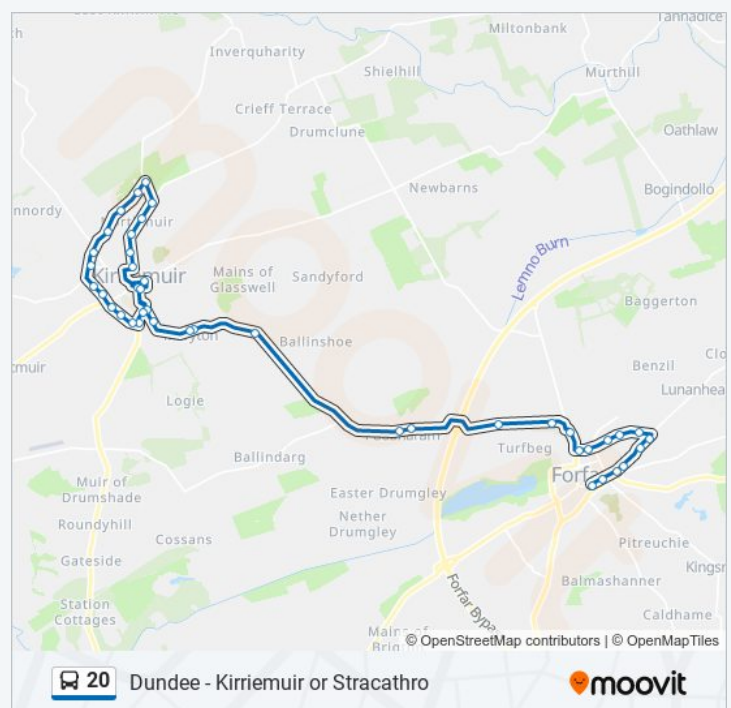

Bank Street, Kirriemuir

Bellies Brae, Kirriemuir

Veterinary Centre, Southmuir

Mid Row, Maryton

Third Row, Maryton

Checkiefield Cottages, Checkiefield

**20 bus Time Schedule**

Forfar Route Timetable:

Sunday	00:19 - 22:34
Monday	19:29 - 23:09
Tuesday	00:19 - 23:09
Wednesday	00:19 - 23:09
Thursday	00:19 - 23:09
Friday	00:19 - 23:09
Saturday	00:19 - 23:09

**20 bus Info**

**Direction:** Forfar

**Stops:** 43

**Trip Duration:** 34 min

**Line Summary:**

Village Hall, Padanaram

St Ninians Road, Padanaram

Kirriemuir Road Opp Merlin Gardens, Forfar

Community Campus, Forfar

Zoar Inn, Forfar

County Buildings, Forfar