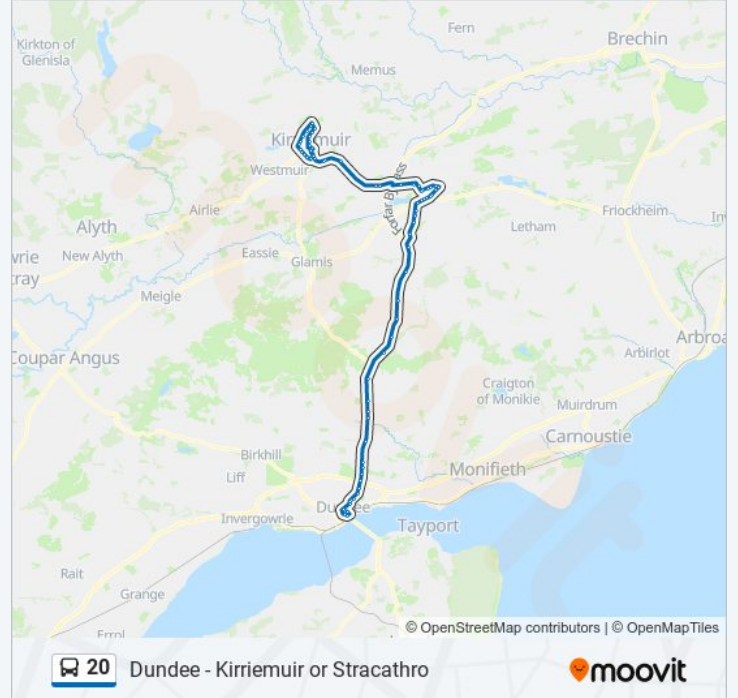

Halkerton Farm Road End, Forfar

Lochlands Junction, Forfar

Kinnettles Road End, Kinnettles

Gateside Village, Gateside

AM Philip, Muiryfaulds

Tarbrax Road End, Tarbrax

Happas Road End, Happas

Tinkletap Farm, Todhills

Balmuir, Tealing

Inveraldie Village, Inveraldie

Shielhill Road End, Shielhill

Emmock Flyover, South Powrie

Fintry Drive, Claverhouse

Mill O Mains, Claverhouse

Morrisons, Pitkerro

Kingsway East, Pitkerro

Walrond Street, Stobswell

Morgan Academy, Stobswell

Maitland Street, Stobswell

Brown Constable Street, Stobswell

Cowan Street, Hilltown

Victoria Street, Hilltown

Wellgate Steps, Dundee City Centre

Murraygate, Dundee City Centre