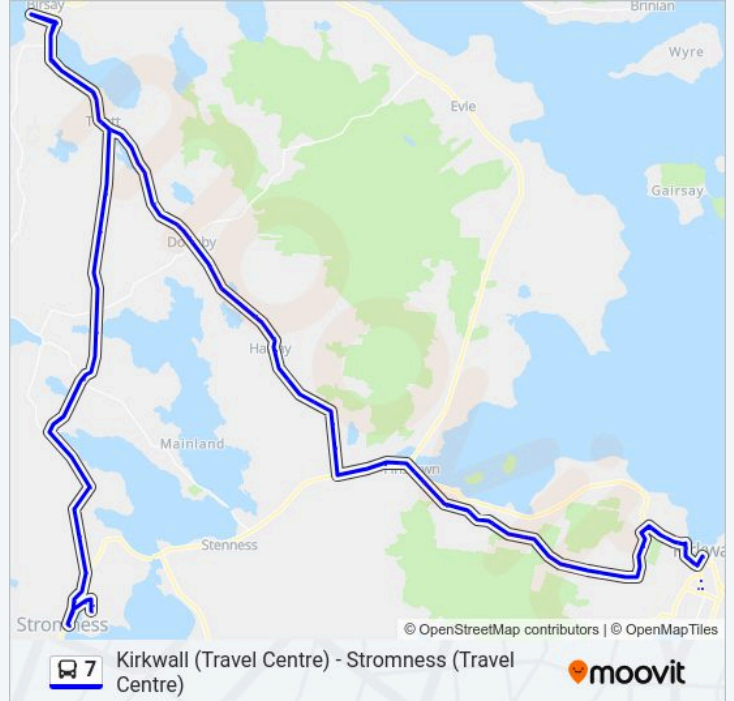

Allan's Of Gillock, Finstown
Bakie's Store, Finstown
Kimberely, Finstown
Binscarth Cottages, Finstown
Harray Road End, Harray
Wasdale, Harray
Sherren, Harray
Eskdale, Harray
Stoneyhill Road End, Harray
Community Centre, Harray
Lyde Road End, Harray
Madras House, Harray
Russland Road End, Harray
Hourston Road End, Dounby
Shop, Dounby
Dounby House, Dounby
Saither Road End, Dounby
Sandveien, Dounby
Lochlands Chalets, Twatt
Crossroads, Twatt
Loons Road End, Twatt
Castlehill, Twatt
Community Centre, Birsay
Barony Mill, Birsay
Palace Shop, Birsay
Barony Mill, Birsay
Community Centre, Birsay
Castlehill, Twatt
Loons Road End, Twatt
Crossroads, Twatt
Lochlands Chalets, Twatt
Sandveien, Dounby