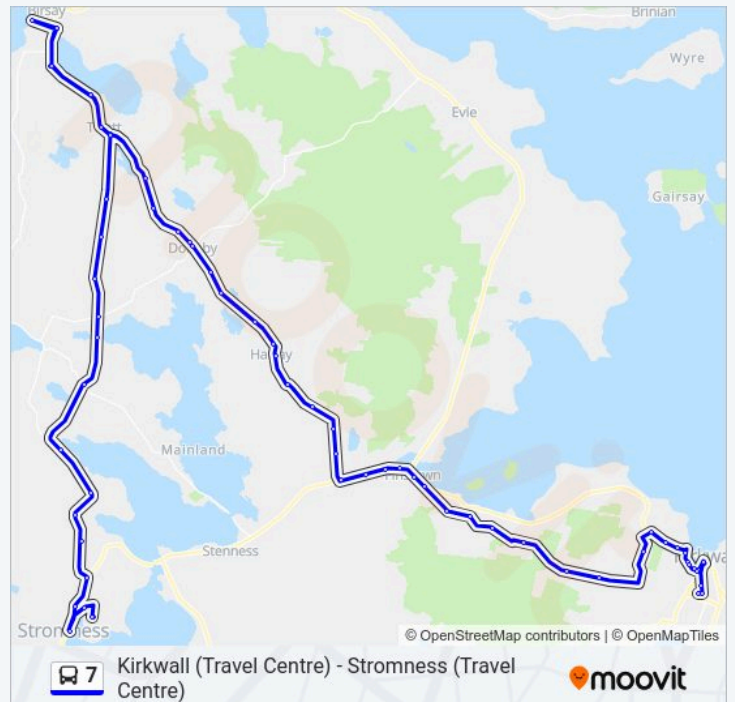

**7 bus Time Schedule**

Stromness Route Timetable:

Sunday	Not Operational
Monday	17:27
Tuesday	17:27
Wednesday	17:27
Thursday	17:27
Friday	17:27
Saturday	17:27

**7 bus Info**

**Direction:** Stromness

**Stops:** 67

**Trip Duration:** 119 min

**Line Summary:**

Wasdale, Harray

Sherren, Harray

Eskdale, Harray

Stoneyhill Road End, Harray

Community Centre, Harray

Lyde Road End, Harray