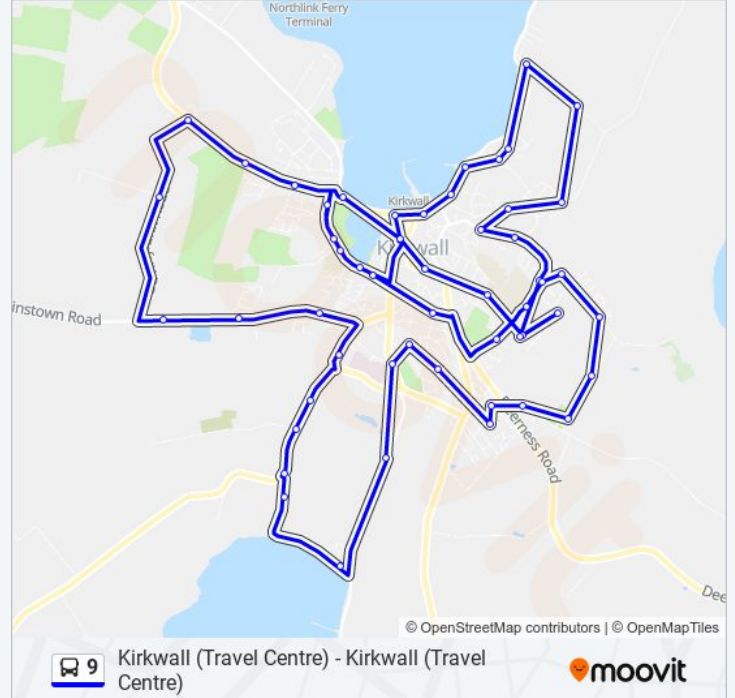

Tesco, Kirkwall

Glaitness School, Kirkwall

Pickaquoy Leisure Centre, Kirkwall

Peerie Sea Loan, Kirkwall

Grainbank Road End, Kirkwall

Orkney Golf Club, Kirkwall

Hatston Park, Kirkwall

Blackhill Road End, St Ola

Riding School, St Ola

Walliwall Farm, St Ola

Soulisquoy Place, Kirkwall

Langskaill Court, Kirkwall

Crantit Park, St Ola

Orquil Road, St Ola

Road End, Scapa

Upper Scapa, Scapa

Car Park, Scapa

Crantit Dairy Road End, Kirkwall

New Balfour Hospital, Kirkwall

Laverock Road, Kirkwall

Kirklands Road, Kirkwall

Rope Walk, Kirkwall

Deerness Road, Kirkwall

Bellevue Park, Kirkwall

Repeater Road, Kirkwall

Fairwinds, Kirkwall

Ingavoe Drive, Kirkwall

Reid Crescent Path, Kirkwall

Papdale Place, Kirkwall

Grammar School, Kirkwall

Hordaland, Kirkwall

Earl Thorfinn Street, Kirkwall

Supermarkets, Kirkwall