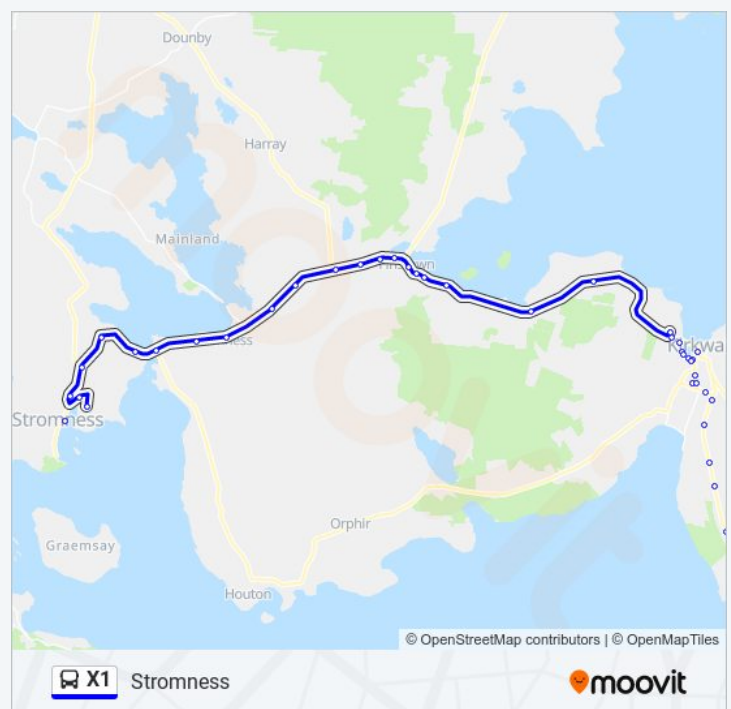

**X1 bus Info**

**Direction:** Stromness

**Stops:** 62

**Trip Duration:** 66 min

**Line Summary:**

Hospital Entrance, Kirkwall

New Balfour Hospital, Kirkwall

Hornesquoy Road, Kirkwall