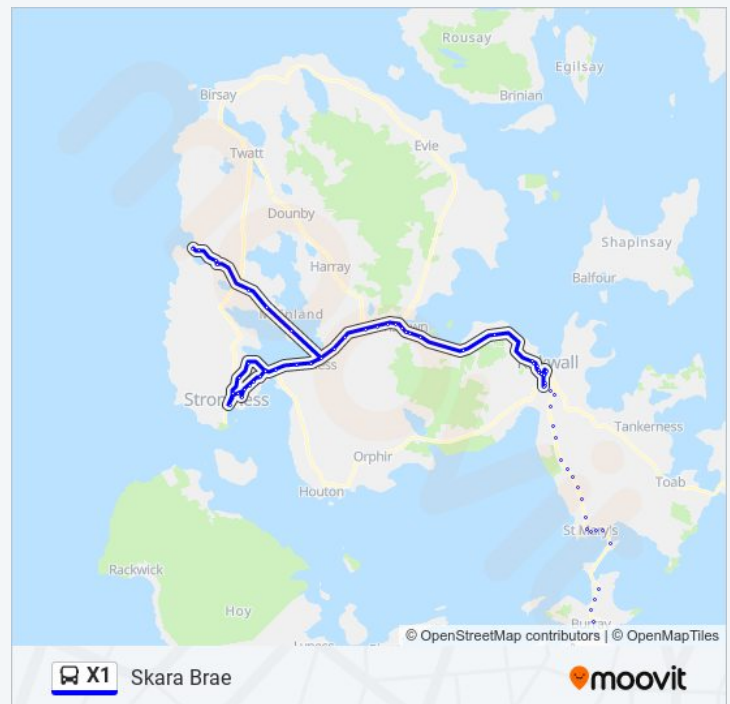

## X1 bus Time Schedule

Skara Brae Route Timetable:

Sunday	08:46 - 15:26
Monday	08:10 - 14:50
Tuesday	08:10 - 14:50
Wednesday	08:10 - 14:50
Thursday	08:10 - 14:50
Friday	08:10 - 14:50
Saturday	09:17 - 14:49

## X1 bus Info

**Direction:** Skara Brae

**Stops:** 77

**Trip Duration:** 71 min

**Line Summary:**

New Balfour Hospital, Kirkwall

Hornesquoy Road, Kirkwall

West Tankerness Lane, Kirkwall