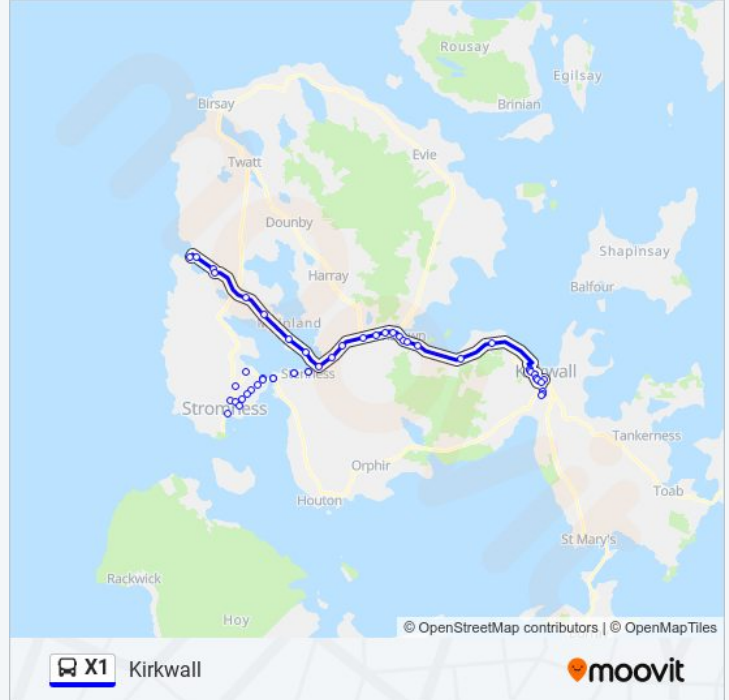

New Balfour Hospital, Kirkwall

Hospital Entrance, Kirkwall

**Direction: Kirkwall**

33 stops

[VIEW LINE SCHEDULE](#)

**X1 bus Time Schedule**

Kirkwall Route Timetable:

Sunday