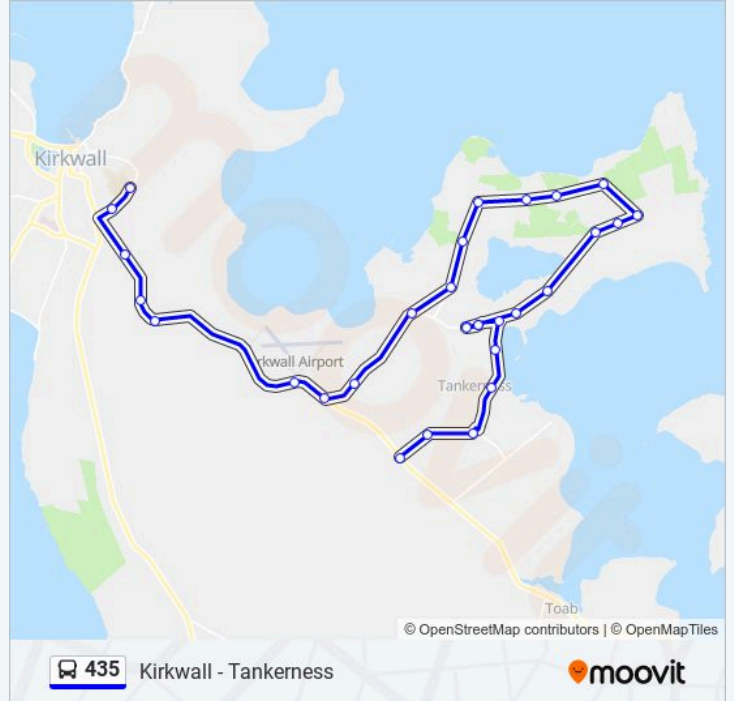

435 bus Time Schedule

Kirkwall Route Timetable:

Sunday	Not Operational
Monday	07:50
Tuesday	07:50
Wednesday	07:50
Thursday	07:50
Friday	07:50
Saturday	Not Operational

435 bus Info

Direction: Kirkwall

Stops: 30

Trip Duration: 30 min

Line Summary:

Swarsquoy Road End, Tankerness
 Longtownmail, Tankerness
 Bossack Junction, Tankerness
 Road End, Kirkwall Airport
 Wideford Cottages, St Ola
 Heathery Loan East End, St Ola
 Lynn Road, Kirkwall
 Hordaland, Kirkwall
 Grammar School, Kirkwall

Direction: Kirkwall

43 stops

[VIEW LINE SCHEDULE](#)

Travel Centre, Kirkwall
 Earl Thorfinn Street, Kirkwall
 Hordaland, Kirkwall
 Grammar School, Kirkwall
 Hordaland, Kirkwall
 Lynn Road, Kirkwall
 Heathery Loan East End, St Ola
 Wideford Cottages, St Ola
 Bossack Junction, Tankerness
 Longtownmail, Tankerness
 Mossclair, Tankerness
 Swarsquoy Road End, Tankerness
 Yinstay Road End, Tankerness
 Bossack Schoolhouse, Tankerness
 Whitecleat, Tankerness
 Northwood House, Tankerness
 Hall Of Tankerness Road End, Tankerness
 Skibbowick Road End, Tankerness

Trip Duration: 57 min

Line Summary:

Upper Lidda Road End, Tankerness

Rerwick Road End, Tankerness

Heatherhouse Road End, Tankerness

Redbanks, Tankerness

Woodside Road End, Tankerness

Scarpigar Road End, Tankerness