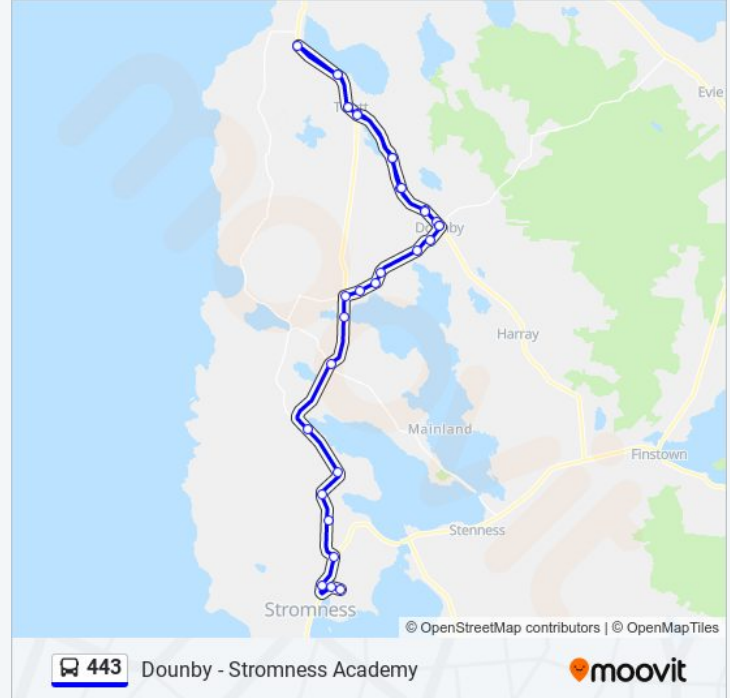

Shop, Dounby

Curcabreck, Dounby

West Waterhall, Dounby

Hackland, Sandwick

Kirkness Road End, Sandwick

Vetquoy Cottage, Sandwick

Community Centre Road End, Sandwick

Mill Of Rango, Sandwick

Queena, Sandwick

Kirbister Road End, Sandwick

Redland Road End, Sandwick

Quholmslie, Sandwick

Newburgh, Sandwick

Sandwick Road End, Stromness

Swimming Pool, Stromness

Garson Drive, Stromness

Academy, Stromness

443 bus time schedules and route maps are available in an offline PDF at moovitapp.com. Use the [Moovit App](#) to see live bus times, train schedule or subway schedule, and step-by-step directions for all public transit in Scotland.

[About Moovit](#) • [MaaS Solutions](#) • [Supported Countries](#) • [Mooviter Community](#)

© 2024 Moovit - All Rights Reserved

Check Live Arrival Times