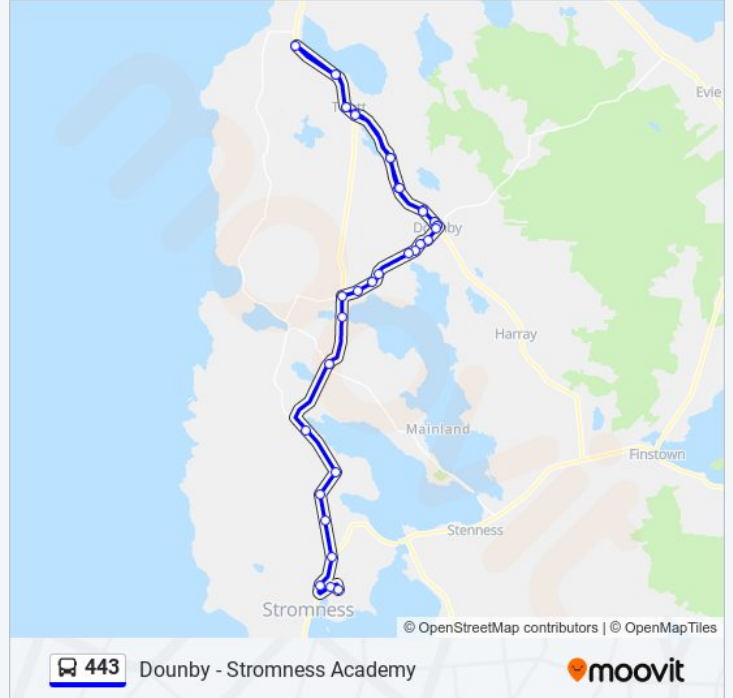

Sandveien, Dounby
Lochlands Chalets, Twatt
Crossroads, Twatt
Loons Road End, Twatt
Castlehill, Twatt
Community Centre, Birsay
Castlehill, Twatt
Loons Road End, Twatt
Crossroads, Twatt
Lochlands Chalets, Twatt
Sandveien, Dounby
Saither Road End, Dounby
Dounby House, Dounby
Shop, Dounby

Direction: Stromness

32 stops

[VIEW LINE SCHEDULE](#)

Shop, Dounby
Dounby House, Dounby
Saither Road End, Dounby
Sandveien, Dounby
Lochlands Chalets, Twatt
Crossroads, Twatt
Loons Road End, Twatt
Castlehill, Twatt
Community Centre, Birsay
Castlehill, Twatt
Loons Road End, Twatt
Crossroads, Twatt
Lochlands Chalets, Twatt
Sandveien, Dounby
Saither Road End, Dounby

443 bus Time Schedule

Stromness Route Timetable:

Sunday	Not Operational
Monday	07:45
Tuesday	07:45
Wednesday	07:45
Thursday	07:45
Friday	07:45
Saturday	Not Operational

443 bus Info

Direction: Stromness

Stops: 32

Trip Duration: 43 min

Line Summary: