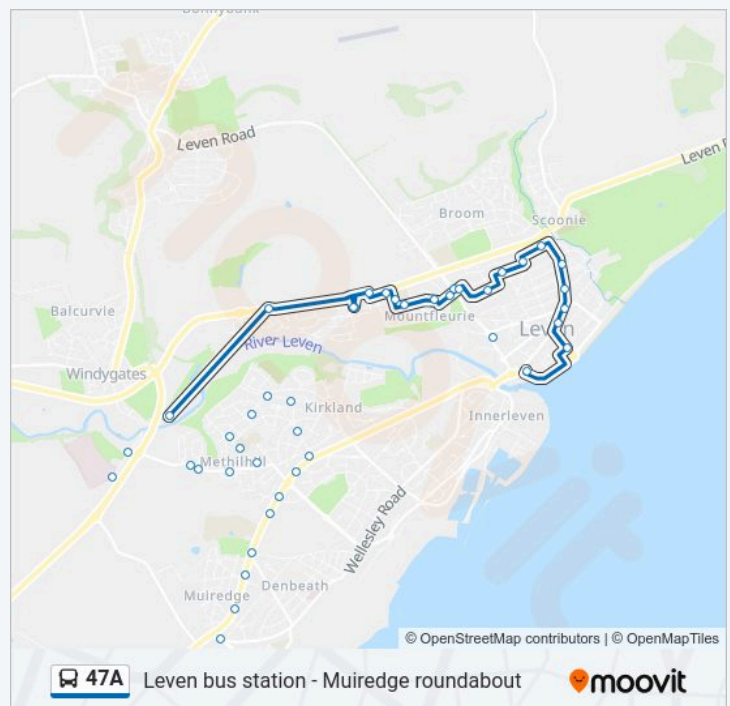

Main Street, Methilhill

Herd Crescent, Methilhill

Simon Crescent, Methilhill

Ashgrove Court, Methilhill

Cameron Hospital, Windygames

Cameronbridge Distillery, Windygames

Cameron Bridge Rail Station, Windygames

Levenbank Drive, Leven

Windygames Road, Mountfleurie

Windygames Road, Mountfleurie

Diageo, Leven

Graham Avenue, Mountfleurie

Graham Crescent, Leven

**47A bus Time Schedule**

Leven Route Timetable:

Monday	Not Operational
Tuesday	Not Operational
Wednesday	Not Operational
Thursday	Not Operational
Friday	Not Operational
Saturday	Not Operational
Sunday	07:50 - 23:15

**47A bus Info**

**Direction:** Leven

**Stops:** 43

**Trip Duration:** 27 min

**Line Summary:**

Mountfleurie Primary School, Mountfleurie

Addison Crescent, Mountfleurie

Lawrence Drive, Mountfleurie

Midlaw Crescent, Mountfleurie

Montrave Crescent, Leven