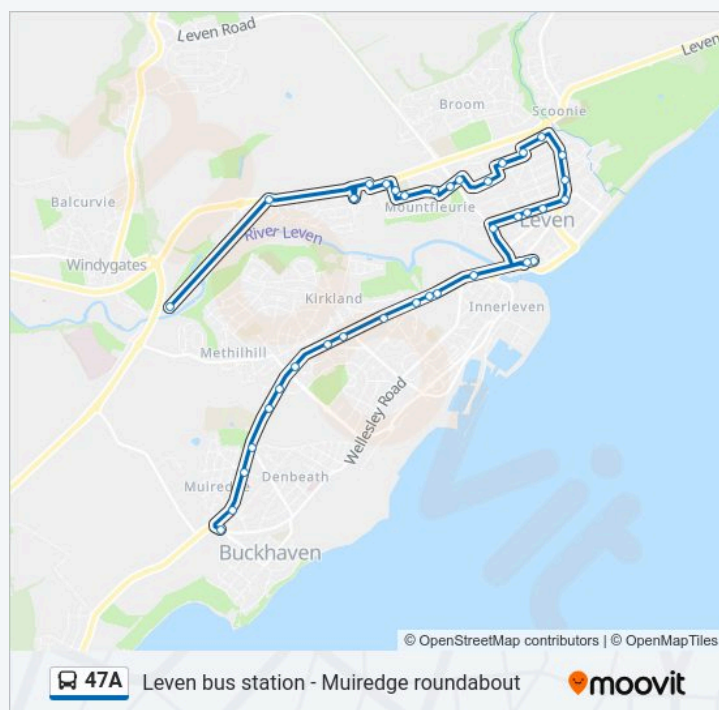

**47A bus Info**

**Direction:** Muiredge

**Stops:** 40

**Trip Duration:** 29 min

**Line Summary:**

Cameron Bridge Rail Station, Windygates

Cameron Hospital, Windygates

Cameronbridge Distillery, Windygates

Muiredge Roundabout, Muiredge

**Direction: Muiredge**

38 stops

[VIEW LINE SCHEDULE](#)

Cameron Bridge Rail Station, Windygates

Levenbank Drive, Leven

Windygates Road, Mountfleurie

Windygates Road, Mountfleurie

The Big Tree, Methil

Toll Bar, Methil

Toll Avenue, Buckhaven

Methilhaven Home, Buckhaven

Starkies Wood, Buckhaven

Methilhaven Road, Buckhaven

Muiredge Surgery, Muiredge

Muiredge Roundabout, Muiredge

**Direction: Windygates**

21 stops

[VIEW LINE SCHEDULE](#)

**Trip Duration: 30 min**

**Line Summary:**

**47A bus Time Schedule**

Windygates Route Timetable:

Monday