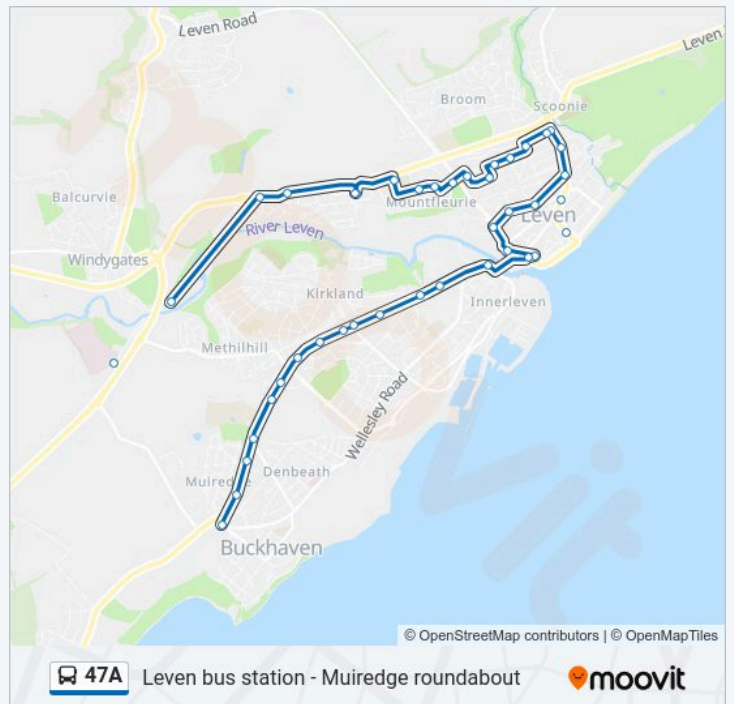

Haughgate Avenue, Scoonie

Letham Glen, Scoonie

Lamberts Garage, Leven

Letham Avenue, Leven

Aithernie Road, Leven

Arnbeg, Leven

Gilmour Avenue, Leven

Montrave Crescent, Leven

Lawrence Drive, Mountfleurie

Addison Crescent, Mountfleurie

Christie Avenue, Mountfleurie

Graham Crescent, Mountfleurie

Windygates Road, Mountfleurie

Windygates Road, Mountfleurie

Levenbank Drive, Leven

Spruce Grove, Leven

### 47A bus Info

**Direction:** Windygates

**Stops:** 41

**Trip Duration:** 26 min

**Line Summary:**

Cameron Bridge Rail Station, Windygames

Cameron Hospital, Windygames

**Direction: Leven**

43 stops

[VIEW LINE SCHEDULE](#)

Muiredge Roundabout, Muiredge

Muiredge Surgery, Muiredge

Methilhaven Road, Buckhaven

Starkies Wood, Buckhaven

Methilhaven Home, Buckhaven

Toll Avenue, Buckhaven