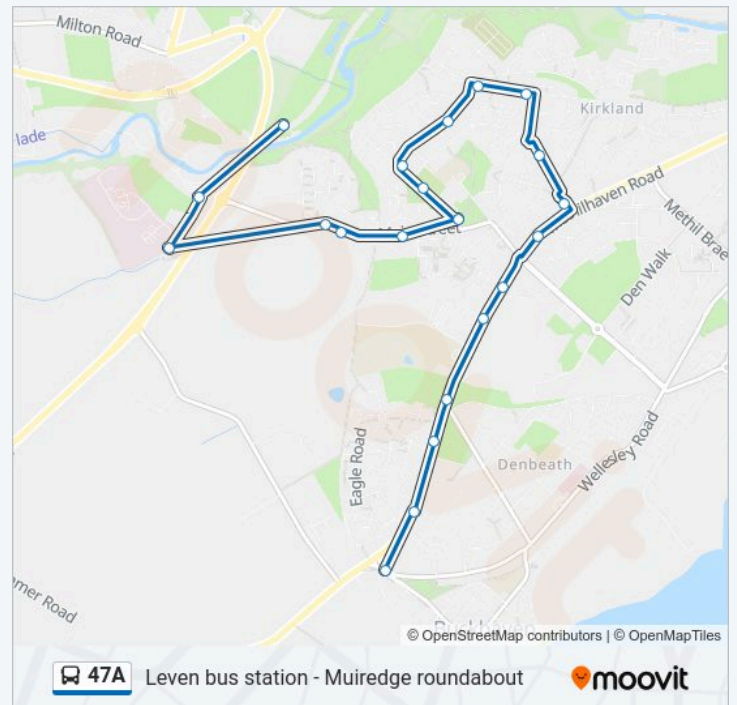

Herd Crescent, Methilhill

Simon Crescent, Methilhill

Ashgrove Court, Methilhill

Cameron Hospital, Windygates

Cameronbridge Distillery, Windygates

Cameron Bridge Rail Station, Windygates

Tuesday	Not Operational
Wednesday	Not Operational
Thursday	Not Operational
Friday	Not Operational
Saturday	Not Operational
Sunday	00:15

### 47A bus Info

**Direction:** Windygates

**Stops:** 21

**Trip Duration:** 14 min

**Line Summary:**

### Direction: Windygates

41 stops

[VIEW LINE SCHEDULE](#)

Muiredge Roundabout, Muiredge

Muiredge Surgery, Muiredge

Methilhaven Road, Buckhaven

Starkies Wood, Buckhaven

Methilhaven Home, Buckhaven