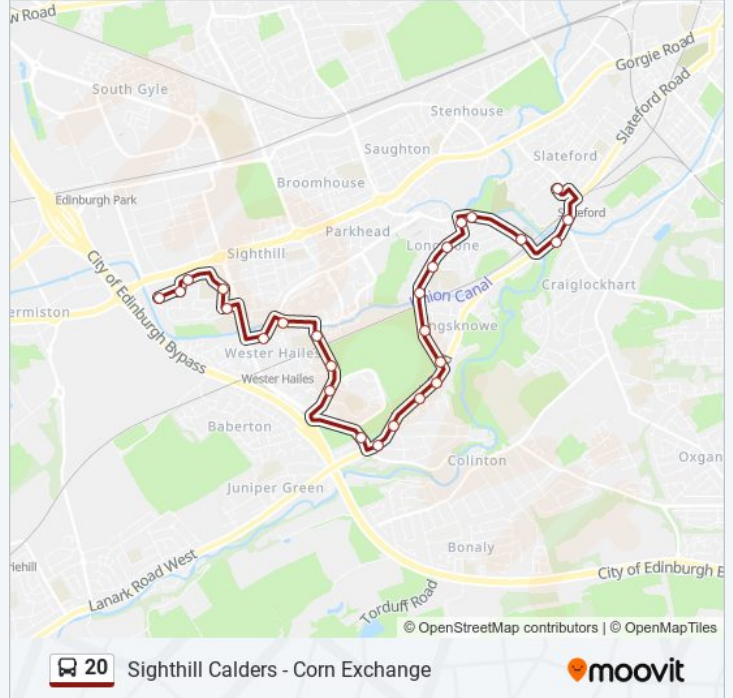

### Direction: Calders

26 stops

[VIEW LINE SCHEDULE](#)

- Corn Exchange, Slateford
- Allan Park Road, Slateford
- Water Of Leith Centre, Slateford
- Inglis Green Road, Longstone
- Longstone Park, Longstone
- Haugh Park, Longstone
- Longstone Grove, Longstone
- Longstone Place, Longstone
- Peatville Gardens, Kingsknowe
- Kingsknowe Drive, Kingsknowe
- Kingsknowe Golf Club, Kingsknowe
- Kingsknowe Road South, Kingsknowe
- Hailes Grove, Kingsknowe
- Spylaw Bank Road, Kingsknowe
- Spylaw Park, Colinton
- Viewfield Road, Wester Hailes
- Clovenstone Road, Wester Hailes
- Wester Hailes Park, Wester Hailes
- Hailesland Place, Wester Hailes
- Murrayburn Park, Wester Hailes
- Westside Plaza, Wester Hailes
- Calder Gardens, Calders

### 20 bus Info

**Direction:** Calders

**Stops:** 26

**Trip Duration:** 25 min

**Line Summary:**

Calder Place, Calder

Calder Park, Calder

Cobbinshaw House, Calder

### Direction: Slateford

26 stops

[VIEW LINE SCHEDULE](#)

Calder Crescent, Calder

Calder Grove, Calder

Calder Grove Nursery, Calder

Wester Hailes Education Centre, Calder

Murrayburn Approach, Wester Hailes

### 20 bus Info

**Direction:** Slateford

**Stops:** 26

**Trip Duration:** 23 min

**Line Summary:**

Longstone Place, Longstone

Longstone Grove, Longstone

Haugh Park, Longstone