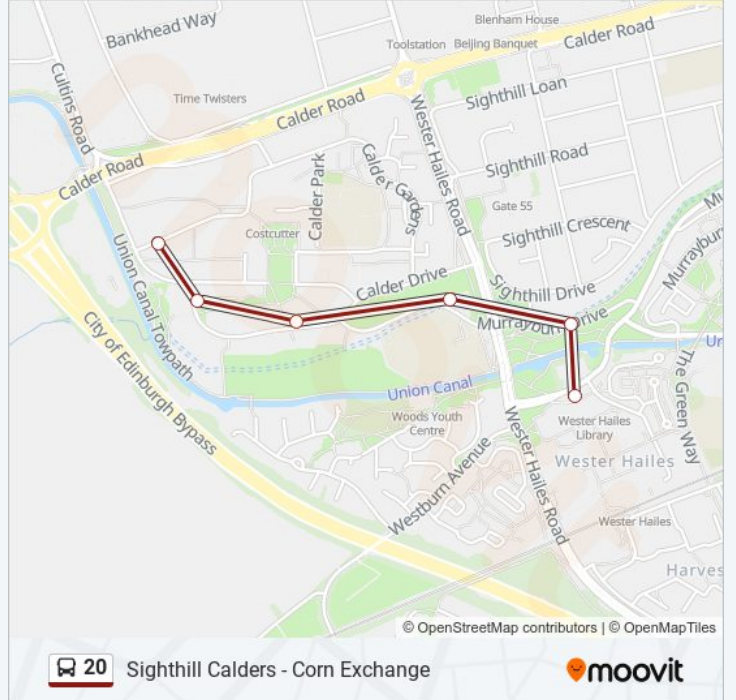

### 20 bus Info

**Direction:** Calders

**Stops:** 26

**Trip Duration:** 25 min

**Line Summary:**

Calder Place, Calder

Calder Park, Calder

Cobbinshaw House, Calder

### Direction: Wester Hailes

6 stops

[VIEW LINE SCHEDULE](#)

Calder Crescent, Calders

Calder Grove, Calders

Calder Grove Nursery, Calders

Wester Hailes Education Centre, Calders

Murrayburn Approach, Wester Hailes

### 20 bus Time Schedule

Wester Hailes Route Timetable:

Sunday	Not Operational
Monday	14:56
Tuesday	14:56
Wednesday	14:56
Thursday	14:56
Friday	14:56
Saturday	14:56

### 20 bus Info

**Direction:** Wester Hailes

**Stops:** 6

**Trip Duration:** 5 min

**Line Summary:**

20 bus time schedules and route maps are available in an offline PDF at [moovitapp.com](https://moovitapp.com). Use the [Moovit App](#) to see live bus times, train schedule or subway schedule, and step-by-step directions for all public transit in Scotland.