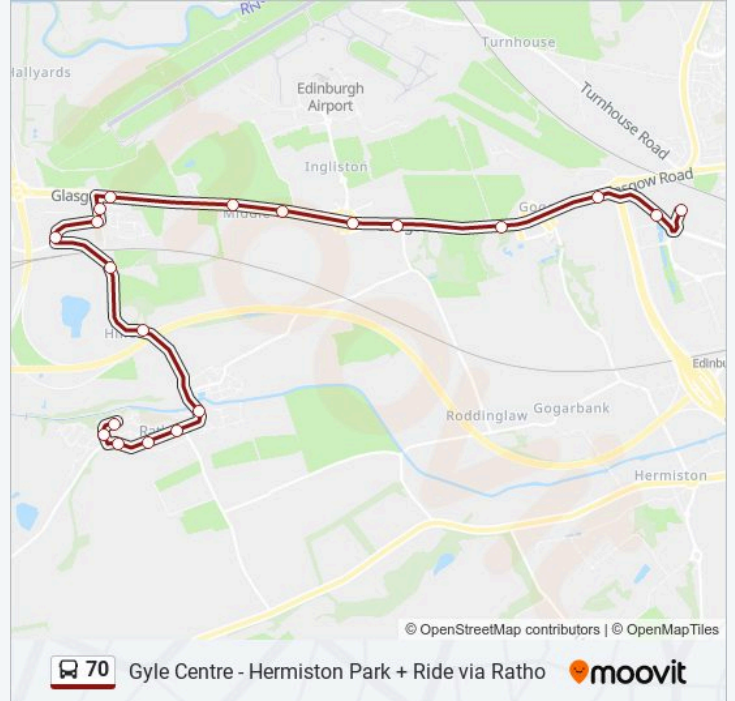

Use the Moovit App to find the closest 70 bus station near you and find out when is the next 70 bus arriving.

Direction: Hermiston

29 stops

[VIEW LINE SCHEDULE](#)

- Gyle Centre, South Gyle
- Gyle Roundabout, South Gyle
- Gogar Roundabout, Gogar
- Gogarburn A8, Gogar
- Gogarstone Road, Gogar
- Airport Junction, Ingliston
- Ingliston Road, Ingliston
- Ingliston Showground, Ingliston
- Station Road, Ratho Station
- Hillwood Road, Ratho Station
- Queen Anne Drive, Ratho Station
- Harvest Drive, Ratho Station
- Norton House Hotel, Ratho Station
- Hillend, Ratho
- Canal Centre, Ratho
- North Street, Ratho
- Craigpark Avenue, Ratho
- Wilkieston Road, Ratho
- Hallcroft Rise, Ratho
- Hallcroft Park, Ratho
- Wilkieston Road, Ratho

Dalmahoy, Ratho

Addistoun House, Ratho

Hermiston Walk, Hermiston

Hermiston Roundabout, Hermiston

Hermiston Park & Ride, Hermiston

Direction: Ratho

20 stops

[VIEW LINE SCHEDULE](#)

Craigpark Avenue, Ratho

Wilkieston Road, Ratho

70 bus Time Schedule

Ratho Route Timetable:

Sunday	23:20
Monday	23:20
Tuesday	23:20
Wednesday	23:20
Thursday	23:20
Friday	23:20
Saturday	23:20

70 bus Info

Direction: Ratho

Stops: 20

Trip Duration: 15 min

Line Summary:

Hallcroft Rise, Ratho

Hallcroft Park, Ratho

Direction: South Gyle

29 stops

[VIEW LINE SCHEDULE](#)