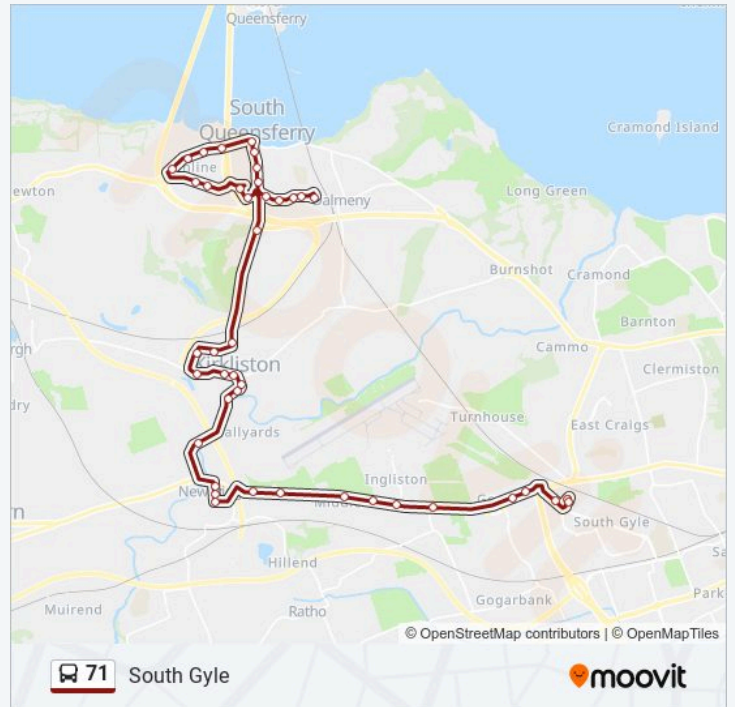

Trip Duration: 37 min
Line Summary:

- Walker Drive, Queensferry
- Springfield View, Queensferry
- Springfield Crescent, Queensferry
- Echline Corner, Queensferry
- Echline Park, Queensferry
- Long Crook, Queensferry
- Ferrymuir Retail Park, Queensferry
- Ferrymuir Retail Park, Queensferry
- Dundas Castle, Queensferry
- Eilston Road, Kirkliston
- Eilston Loan, Kirkliston
- Kirklands Park Street, Kirkliston
- Stirling Road, Kirkliston
- Manse Road, Kirkliston
- Station Road, Kirkliston
- Almondside, Kirkliston
- Bowling Green Road, Kirkliston
- Gateside Road, Kirkliston
- Milrig Cottages, Kirkliston
- Bridge Street, Newbridge
- Newbridge Bowling Club, Newbridge
- Parkside, Newbridge
- Lochend Road, Ratho Station
- Station Road, Ratho Station
- Ingliston Showground, Ingliston
- Ingliston Road, Ingliston
- Airport Junction, Ingliston
- Gogarstone Road, Gogar
- Gogarburn A8, Gogar
- Gogar Roundabout, Gogar
- Gyle Roundabout, South Gyle
- Gyle Centre, South Gyle