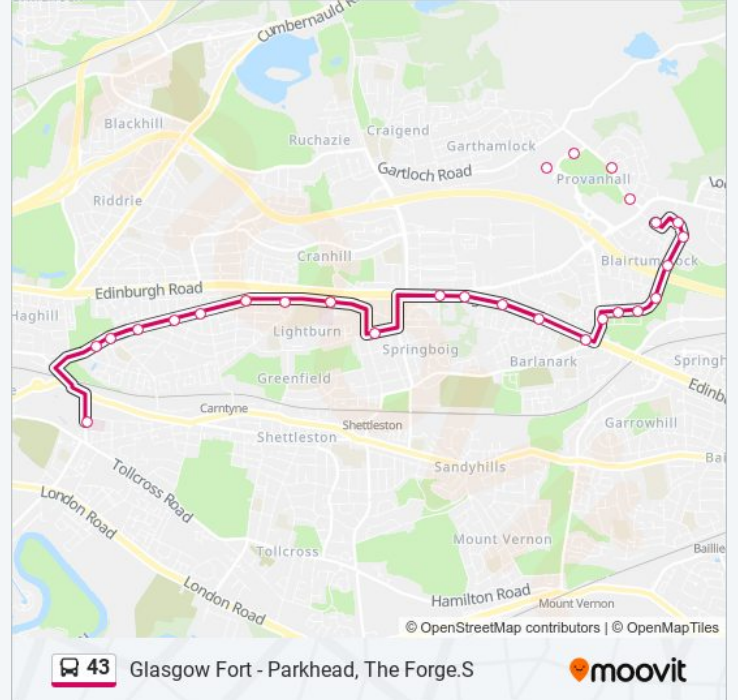

**Direction: Easterhouse**

30 stops

[VIEW LINE SCHEDULE](#)

- East Wellington Street, Parkhead
- Ravel Row, Parkhead
- Quarryknowe Street, Parkhead
- Myreside Street, Carntyne
- Rigby Street, Carntyne
- Marfield Street, Carntyne
- Barnton Street, Carntyne
- Conniston Street, Carntyne
- Carntyne Road, Carntyne
- Haymarket Street, Carntyne
- Lightburn Place, Carntyne
- Glen Road, Greenfield
- Queenslie Industrial Estate, Queenslie
- Bartiebeith Road, Barlanark
- Barlanark Road, Barlanark
- Garvel Road, Barlanark
- Wellhouse Road, Barlanark
- Wardie Road, Easterhouse
- Wellhouse Road, Easterhouse
- Banton Place, Easterhouse
- Ware Road, Easterhouse
- Struie Street, Easterhouse

**Direction: Parkhead**

27 stops

[VIEW LINE SCHEDULE](#)

Glasgow Fort, Easterhouse  
 Auchinlea Road, Easterhouse  
 Duffus Street, Easterhouse  
 Health Centre, Easterhouse  
 Bogbain Road, Easterhouse  
 Bogbain Road, Easterhouse  
 Baldinnie Road, Easterhouse  
 Struie Street, Easterhouse  
 Ware Road, Easterhouse  
 Banton Place, Easterhouse  
 Stepford Place, Easterhouse  
 Aultmore Road, Easterhouse  
 Hallhill Road, Barlanark  
 Garvel Road, Barlanark  
 Barlanark Road, Barlanark  
 Bartiebeith Road, Barlanark  
 Queenslie Ind Estate, Queenslie  
 Hermiston Road, Greenfield

**43 bus Info**

**Direction:** Parkhead

**Stops:** 27

**Trip Duration:** 28 min

**Line Summary:**

Lightburn Place, Carntyne

Haymarket Street, Carntyne

Carntyne Road, Carntyne

Conniston Street, Carntyne

Barnton Street, Carntyne

South Carntyne Church, Carntyne

Rigby Street, Carntyne

Myreside Street, Carntyne

East Wellington Street, Parkhead

43 bus time schedules and route maps are available in an offline PDF at [moovitapp.com](https://moovitapp.com). Use the [Moovit App](#) to see live bus times, train schedule or subway schedule, and step-by-step directions for all public transit in Scotland.