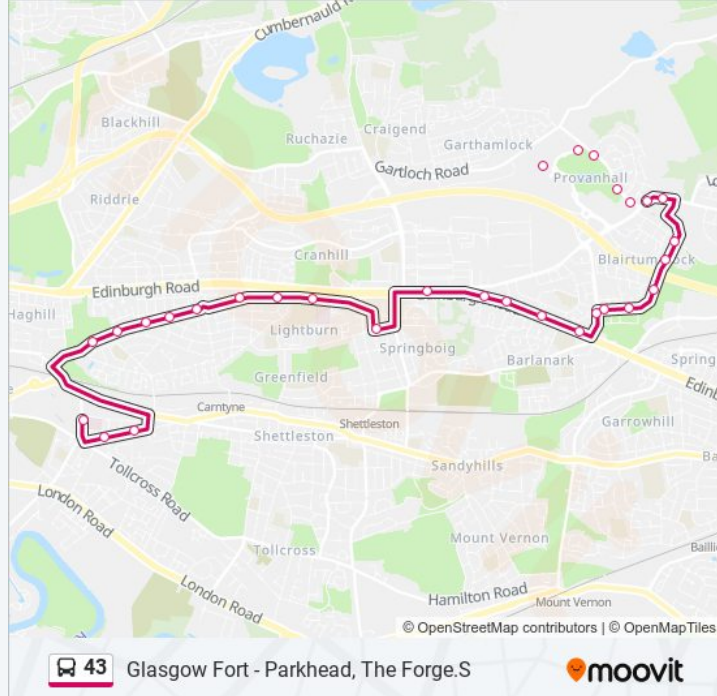

**Direction: Easterhouse**

30 stops

[VIEW LINE SCHEDULE](#)

- East Wellington Street, Parkhead
- Ravel Row, Parkhead
- Quarryknowe Street, Parkhead
- Myreside Street, Carntyne
- Rigby Street, Carntyne
- Marfield Street, Carntyne
- Barnton Street, Carntyne
- Conniston Street, Carntyne
- Carntyne Road, Carntyne
- Haymarket Street, Carntyne
- Lightburn Place, Carntyne
- Glen Road, Greenfield
- Queenslie Industrial Estate, Queenslie
- Bartiebeith Road, Barlanark
- Barlanark Road, Barlanark
- Garvel Road, Barlanark
- Wellhouse Road, Barlanark
- Wardie Road, Easterhouse
- Wellhouse Road, Easterhouse
- Banton Place, Easterhouse
- Ware Road, Easterhouse
- Struie Street, Easterhouse

**43 bus Info**

**Direction:** Easterhouse

**Stops:** 30

**Trip Duration:** 25 min

**Line Summary:**

Baldinnie Road, Easterhouse  
 Brunstane Road, Easterhouse  
 Shopping Centre, Easterhouse  
 Health Centre, Easterhouse  
 Easterhouse Sports Centre, Easterhouse  
 Balfluig Street, Easterhouse  
 Auchinlea Road, Easterhouse  
 Glasgow Fort, Easterhouse

**Direction: Parkhead**

27 stops

[VIEW LINE SCHEDULE](#)

Glasgow Fort, Easterhouse  
 Auchinlea Road, Easterhouse  
 Duffus Street, Easterhouse  
 Health Centre, Easterhouse  
 Bogbain Road, Easterhouse  
 Bogbain Road, Easterhouse  
 Baldinnie Road, Easterhouse  
 Struie Street, Easterhouse  
 Ware Road, Easterhouse  
 Banton Place, Easterhouse  
 Stepford Place, Easterhouse  
 Aultmore Road, Easterhouse  
 Hallhill Road, Barlanark  
 Garvel Road, Barlanark  
 Barlanark Road, Barlanark  
 Bartiebeith Road, Barlanark  
 Queenslie Ind Estate, Queenslie  
 Hermiston Road, Greenfield

**43 bus Info**

**Direction:** Parkhead

**Stops:** 27

**Trip Duration:** 28 min

**Line Summary:**

Lightburn Place, Carntyne

Haymarket Street, Carntyne

Carntyne Road, Carntyne