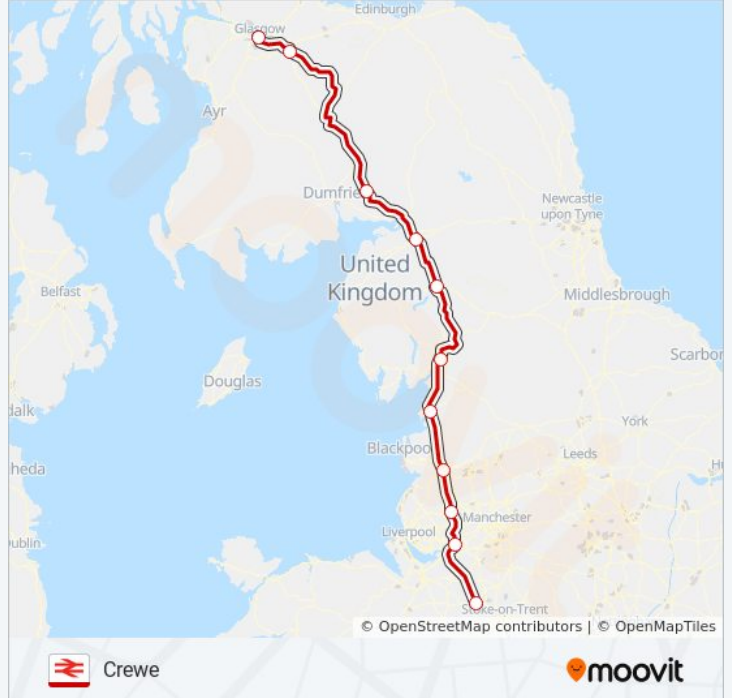

Crewe Route Timetable:

Sunday	Not Operational
Monday	Not Operational
Tuesday	8:06 PM
Wednesday	8:06 PM
Thursday	8:06 PM
Friday	8:06 PM
Saturday	Not Operational

AVANTI WEST COAST train Info

Direction: Crewe

Stops: 11

Trip Duration: 199 min

Line Summary:

Direction: Edinburgh

20 stops

[VIEW LINE SCHEDULE](#)

- London Euston
- Watford Junction
- Milton Keynes Central
- Rugby
- Coventry
- Birmingham International
- Birmingham New Street
- Sandwell & Dudley
- Wolverhampton
- Stafford
- Crewe
- Warrington Bank Quay
- Wigan North Western
- Preston
- Lancaster
- Oxenholme Lake District
- Penrith North Lakes
- Carlisle