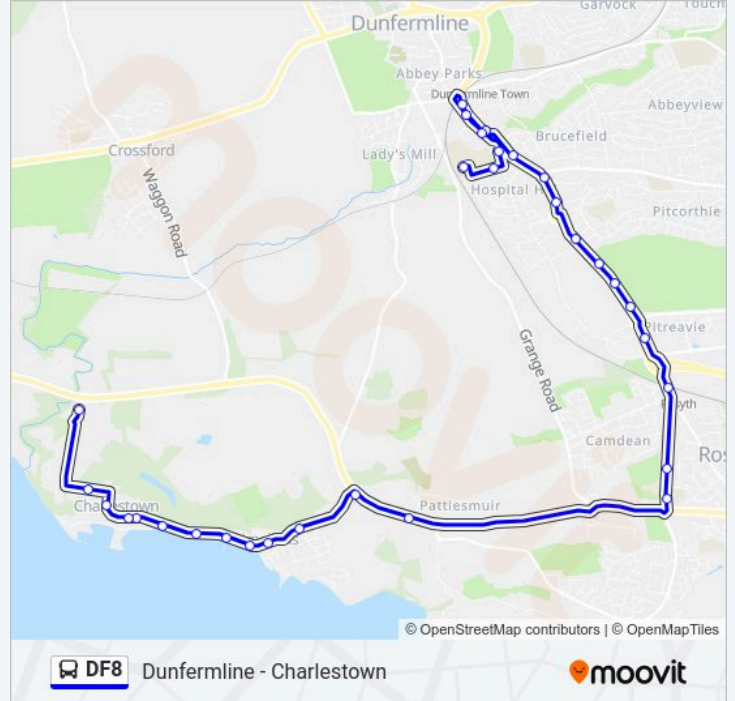

Pitreavie Playing Fields, Pitreavie

Pitreavie Business Park, Pitreavie

Carnegie Campus, Dunfermline

Railway Station, Rosyth

Albert Street, Camdean

King's Road Primary School, Camdean

Pattiesmuir Road End, Rosyth

DF8 bus Info

Direction: Charlestown

Stops: 31

Trip Duration: 29 min

Line Summary:

Sandilands, Limekilns

Bruce Arms Hotel, Limekilns

Pier, Limekilns

Promenade, Charlestown

Saltpans, Charlestown

Main Road, Charlestown

Surgery, Charlestown

The Green, Charlestown

The Cairns, Charlestown

Merryhill Farm, Charlestown

Direction: Dunfermline

26 stops

[VIEW LINE SCHEDULE](#)

Merryhill Farm, Charlestown

The Cairns, Charlestown

The Green, Charlestown

Surgery, Charlestown

Main Road, Charlestown

Saltpans, Charlestown