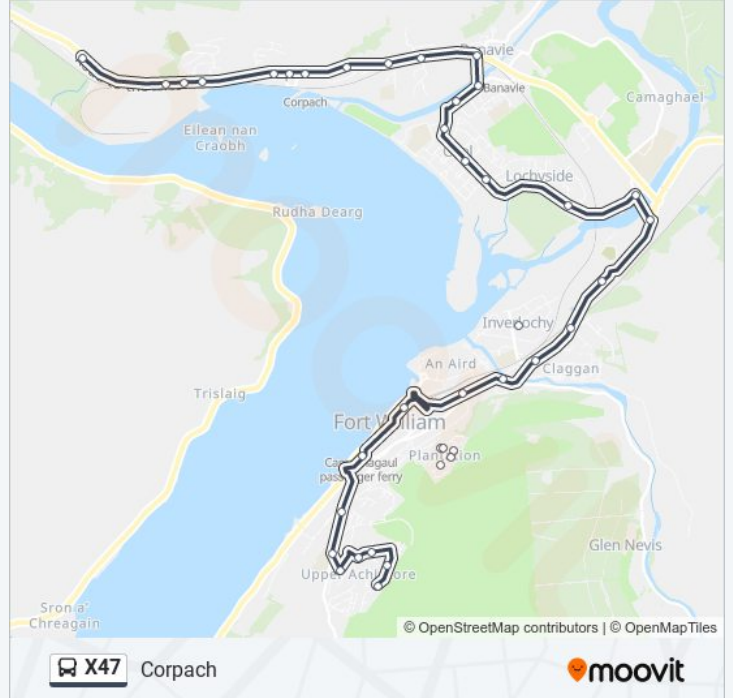

B8004 Junction, Banavie

Wilson Way, Banavie

Primary School Road End, Banavie

Hillview Drive, Corpach

Kilmallie Hall, Corpach

Co-Op, Corpach

Corpach Hotel, Corpach

Drumfada Terrace, Corpach

Annat View, Corpach

Paper Mill, Corpach

Annat Industrial Estate, Corpach

**Direction: Upper Achintore**

57 stops

[VIEW LINE SCHEDULE](#)

Ben Nevis Industrial Estate, Fort William

British Aluminium, Lochybridge