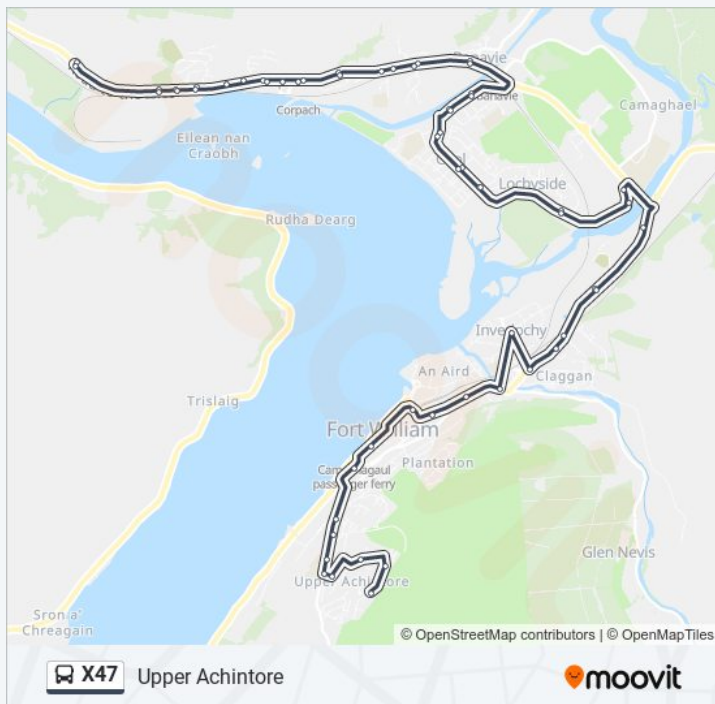

### X47 bus Info

**Direction:** Upper Achintore

**Stops:** 57

**Trip Duration:** 31 min

**Line Summary:**

Ben Nevis Industrial Estate, Fort William

Inverlochy Junction, Fort William

Bus Shelter, Inverlochy