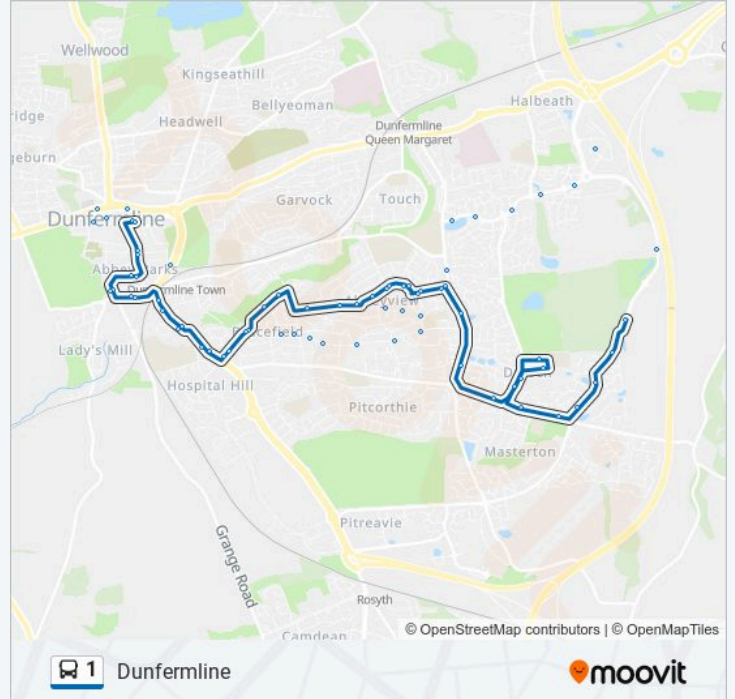

Cromar Drive, Duloch Park

Nithsdale Place, Duloch Park

Lorn Place, Duloch Park

Amazon Way, Dunfermline

Learning Campus, Dunfermline

Fife Leisure Park, Halbeath

Shin Way, Halbeath

Lochy Rise, Dunfermline

Birnam Gardens, Duloch Park

Alford Way, Duloch Park

Braemar Drive, Duloch Park

Gipsy Lane, Touch

Trondheim Parkway, Abbeyview

Duncan Crescent, Abbeyview

Inchkeith Drive, Abbeyview

Shields Road, Abbeyview

Abbey View, Abbeyview

Almond Road, Abbeyview

Cleish Place, Abbeyview

Dee Place, Abbeyview

Nith Street, Abbeyview

Eden Road, Abbeyview

Aberdour Place, Abbeyview

Wedderburn Crescent, Abbeyview

Wedderburn Street, Brucefield

Gorrie Street, Brucefield

Wallace Street, Brucefield

Howard Crescent, Brucefield

Tollgate, Dunfermline

St Leonard's Bus Depot, Dunfermline

Bothwell Street, Dunfermline

Weavers Walk, Dunfermline