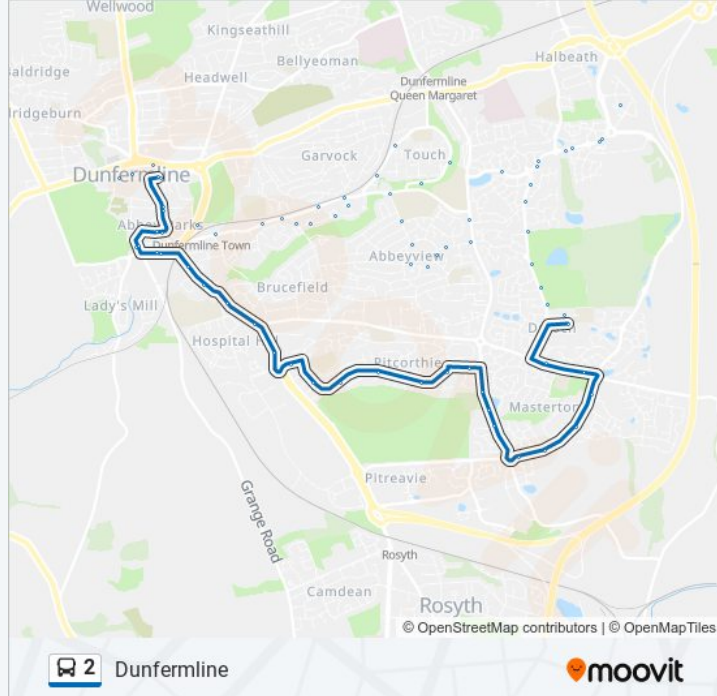

Line Summary:

Direction: Dunfermline

68 stops

[VIEW LINE SCHEDULE](#)

- Bus Station, Dunfermline
- James Street, Dunfermline
- Park Avenue, Dunfermline
- Reid Street, Dunfermline
- Pittencrieff Park, Dunfermline
- Weavers Walk, Dunfermline
- Millhill Surgery, Brucefield
- St Margaret's Primary School, Brucefield
- Blacklaw Road, Brucefield
- Woodmill Road, Abbeyview
- Bonnyton Place, Abbeyview
- Fodbank View, Touch
- Beath View, Touch
- Durie Place, Touch
- Gilfillan Road, Touch
- Woodmill High School, Abbeyview
- Macbeth Road, Abbeyview
- Shields Road, Abbeyview

Peploe Rise, Dunfermline

The Heathery, Pitcorthie

Crematorium, Pitcorthie

Dover Drive, Pitcorthie

Plane Grove, Pitcorthie

Morrison Drive, Pitcorthie

Erica Grove, Pitcorthie

Lime Grove, Pitcorthie

Walnut Grove, Pitcorthie

Larch Grove, Pitcorthie

Laburnum Road, Pitcorthie

King Malcolm Hotel, Dunfermline

Cottage Inn, Dunfermline

Tollgate, Dunfermline

St Leonard's Bus Depot, Dunfermline

Bothwell Street, Dunfermline

Weavers Walk, Dunfermline

Pittencrieff Park, Dunfermline

Reid Street, Dunfermline

Park Avenue, Dunfermline

James Street, Dunfermline

Kingsgate Centre, Dunfermline

Bus Station, Dunfermline

2 bus time schedules and route maps are available in an offline PDF at [moovitapp.com](https://www.moovitapp.com). Use the Moovit App to see live bus times, train schedule or subway schedule, and step-by-step directions for all public transit in Scotland.