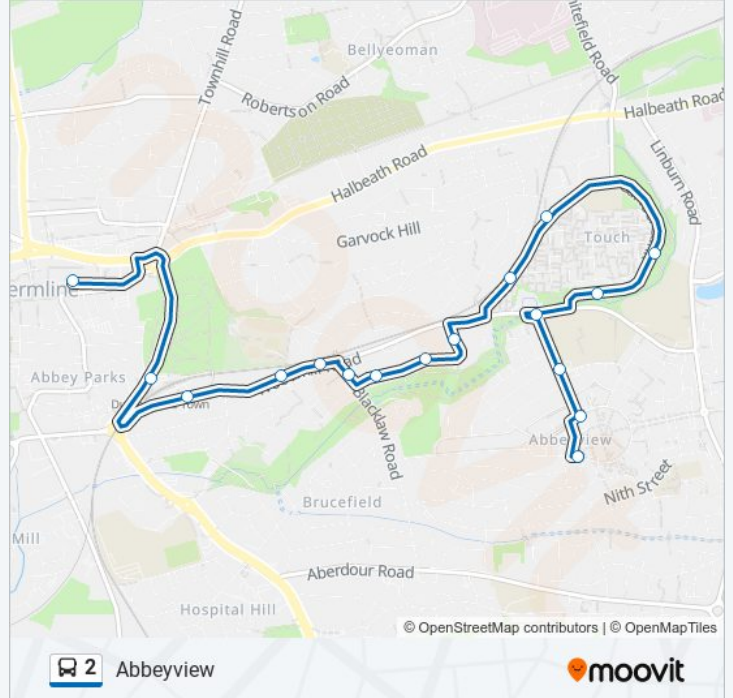

Direction: Abbeyview

17 stops

[VIEW LINE SCHEDULE](#)

- James Street, Dunfermline
- City Railway Station, Dunfermline
- Millhill Surgery, Brucefield
- St Margaret's Primary School, Brucefield
- Blacklaw Road, Brucefield
- Brucefield Feus, Brucefield
- Woodmill Crescent - West, Abbeyview
- Woodmill Crescent, Abbeyview
- Woodmill Crescent - East, Abbeyview
- Fodbank View, Touch
- Beath View, Touch
- Durie Place, Touch
- Gilfillan Road, Touch
- Woodmill High School, Abbeyview
- Macbeth Road, Abbeyview
- Shields Road, Abbeyview
- Abbey View, Abbeyview

2 bus Time Schedule

Abbeyview Route Timetable:

Sunday	Not Operational
Monday	18:08
Tuesday	18:08
Wednesday	18:08
Thursday	18:08
Friday	18:08
Saturday	18:08

2 bus Info

Direction: Abbeyview

Stops: 17

Trip Duration: 20 min

Line Summary:

Direction: Dunfermline

68 stops

[VIEW LINE SCHEDULE](#)

- Bus Station, Dunfermline
- James Street, Dunfermline
- Park Avenue, Dunfermline
- Reid Street, Dunfermline
- Pittencrieff Park, Dunfermline
- Weavers Walk, Dunfermline
- Millhill Surgery, Brucefield
- St Margaret's Primary School, Brucefield
- Blacklaw Road, Brucefield
- Woodmill Road, Abbeyview
- Bonnyton Place, Abbeyview
- Fodbank View, Touch
- Beath View, Touch
- Durie Place, Touch
- Gilfillan Road, Touch
- Woodmill High School, Abbeyview
- Macbeth Road, Abbeyview
- Shields Road, Abbeyview