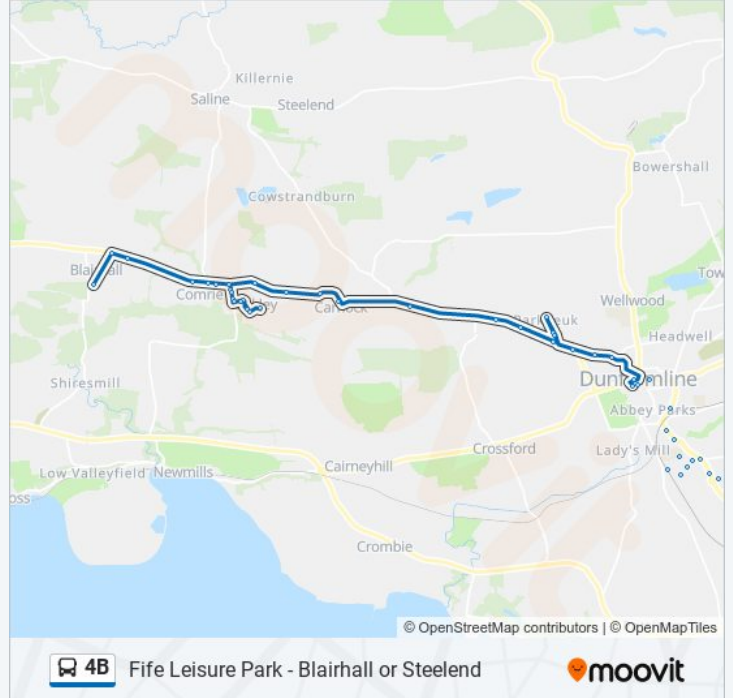

**Direction: Blairhall**

68 stops

[VIEW LINE SCHEDULE](#)

- Fife Leisure Park, Halbeath
- Shin Way, Halbeath
- Lochy Rise, Dunfermline
- Birnam Gardens, Duloch Park
- Dunlin Drive, Duloch Park
- Fieldfare View, Duloch Park
- Kingfisher Place, Duloch Park
- Trondheim Roundabout, Duloch Park
- Curlew Gardens, Duloch Park
- Teal Place, Duloch Park
- Nightingale Place, Duloch Park
- Tesco Supermarket, Duloch Park
- Teal Place, Duloch Park
- Curlew Gardens, Duloch Park
- Manor Gardens, Duloch Park
- Bergen Avenue, Duloch Park
- Drum Road, Abbeyview
- Meldrum Court, Abbeyview
- Kinnis Court, Abbeyview
- Calaisburn Place, Pitcorthie
- Pitcorthie Primary School, Abbeyview
- Evershed Dr, Dunfermline

**4B bus Info**

**Direction:** Blairhall

**Stops:** 68

**Trip Duration:** 58 min

**Line Summary:**

Glen Isla Grove, Pitcorthie  
Laburnum Road, Pitcorthie  
King Malcolm Hotel, Dunfermline  
Cottage Inn, Dunfermline  
Hospital Hill Surgery, Dunfermline  
Alice Cox Walk, Dunfermline  
Hutchison Green, Dunfermline  
McClelland Crescent, Dunfermline  
Dunfermline High School, Dunfermline  
St Leonard's Bus Depot, Dunfermline  
Bothwell Street, Dunfermline  
City Railway Station, Dunfermline  
Kingsgate Centre, Dunfermline  
Bus Station, Dunfermline  
Bus Station, Dunfermline  
Old Fire Station, Dunfermline  
Trenchard Place, East Baldrige  
Mclean Primary School, East Baldrige  
William Street, East Baldrige  
Wallsend Court, Parkneuk  
Braigh Gardens Turning Circle, Parkneuk  
Wallsend Court, Parkneuk  
Milesmark Primary School, Milesmark  
Milesmark Court, Milesmark  
Craigluscar Road, Milesmark  
Dean Ridge, Gowkhal  
Primary School, Carnock  
Bonhard Road, Carnock  
Sir George Bruce Road, Oakley  
Carnock Road, Oakley  
Hillview, Oakley  
Inzievar Primary School, Oakley  
Sligo Street, Oakley