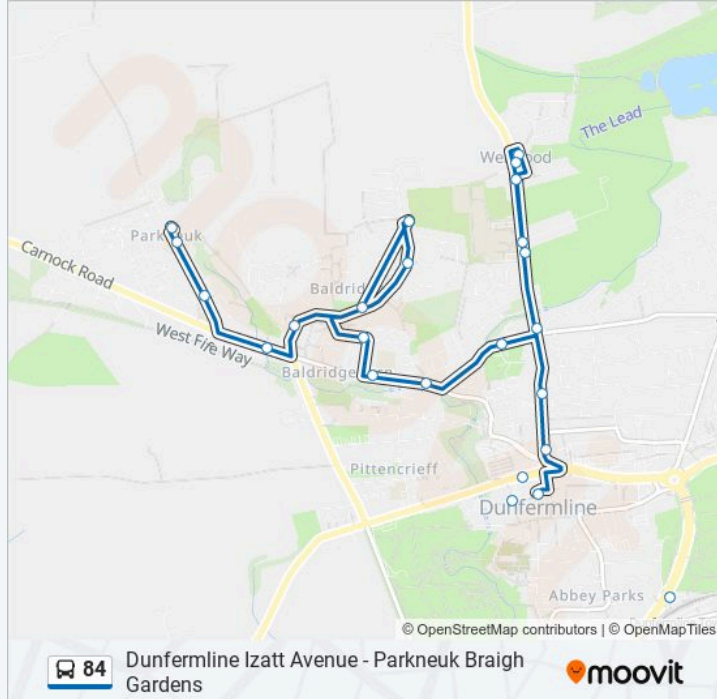

Use the Moovit App to find the closest 84 bus station near you and find out when is the next 84 bus arriving.

Direction: Dunfermline

28 stops

[VIEW LINE SCHEDULE](#)

- Braigh Gardens Turning Circle, Parkneuk
- Rosebank Gardens, Parkneuk
- Wallsend Court, Parkneuk
- William Street, East Baldrige
- Pollock Walk, East Baldrige
- Aytoun Grove, East Baldrige
- Bus Turning Circle, East Baldrige
- Lady Nairne Road, East Baldrige
- Burns Street, East Baldrige
- McClean Primary School, East Baldrige
- Trenchard Place, East Baldrige
- Broomhead Flats, East Baldrige
- Queen Anne High School, Headwell
- Wellwood Community Centre, Wellwood
- Springbank Terrace, Wellwood
- Wellwood Community Centre, Wellwood
- Queen Anne High School, Headwell
- Broomhead Drive, Headwell
- Victoria Street, Dunfermline
- Carnegie Centre, Dunfermline
- Bus Station, Dunfermline

84 bus Info

Direction: Dunfermline

Stops: 28

Trip Duration: 25 min

Line Summary:

Bus Station, Dunfermline

Old Fire Station, Dunfermline

City Railway Station, Dunfermline

St Leonard's Church, Dunfermline

St Leonard's Bus Depot, Dunfermline

Tollgate, Dunfermline

Hospital Hill Surgery, Dunfermline

Direction: Parkneuk

33 stops

[VIEW LINE SCHEDULE](#)

Hospital Hill Surgery, Dunfermline

84 bus Info

Direction: Parkneuk

Stops: 33

Trip Duration: 33 min

Line Summary:

Wellwood Community Centre, Wellwood

Queen Anne High School, Headwell

Broomhead Drive, Headwell