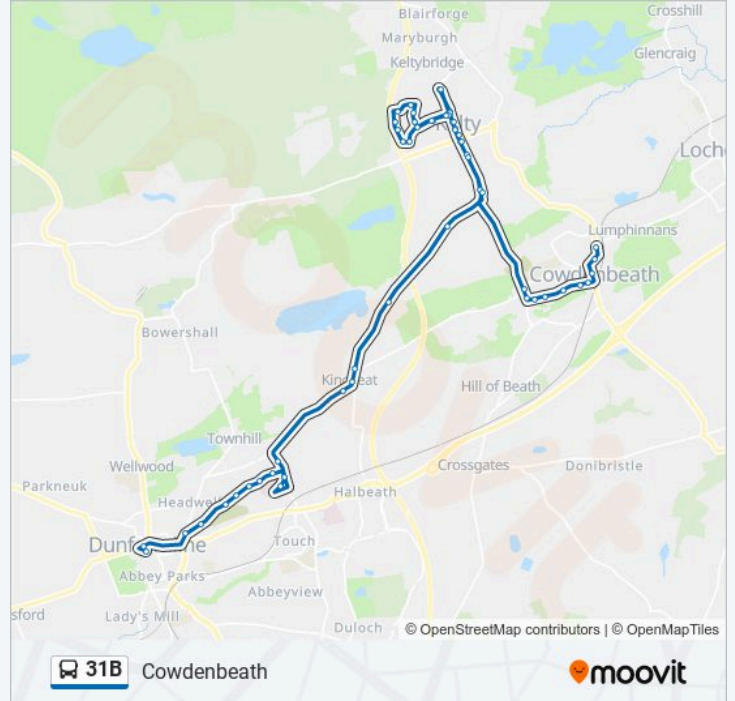

Crown Hotel, Kelty

Primary School, Kelty

Community Centre, Kelty

Westcroft Way, Kelty

Westcroft Way, Kelty

Keltyhill Road, Kelty

Union Street, Kelty

Keltyhill Avenue, Kelty

Beechbank Crescent, Kelty

Beechbank Crescent, Kelty

Maple Terrace, Kelty

The School House, Kelty

Dullomuir Drive, Kelty

Clentry Crescent, Kelty

Loch Leven Terrace, Kelty

Clentry Nursery School, Kelty

Union Street, Kelty

Keltyhill Road, Kelty

Community Centre, Kelty

Primary School, Kelty

Crown Hotel, Kelty

Main Street, Kelty

Cocklaw Street, Kelty

Oakfield Street, Kelty

Cantsdam Road, Kelty

Old Perth Road, Cowdenbeath

Gateside Industrial Estate, Cowdenbeath

George Street, Cowdenbeath

Keir Street, Cowdenbeath

King Street, Cowdenbeath

Bowling Green Street, Cowdenbeath

Hill Street, Cowdenbeath