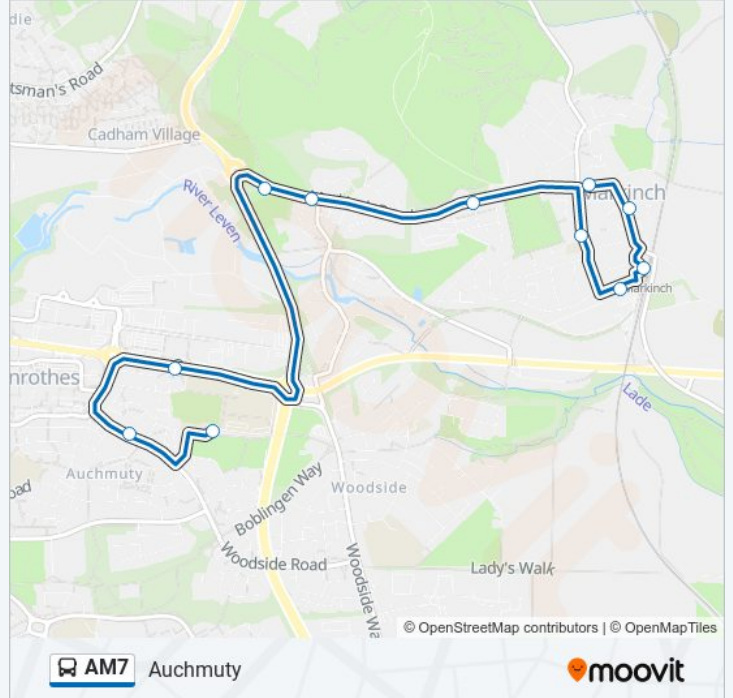

### Direction: Auchmuty

11 stops

[VIEW LINE SCHEDULE](#)

- War Memorial, Markinch
- High Street, Markinch
- Railway Station, Markinch
- Haig Business Park, Markinch
- Bowling Green Road, Markinch
- Sweetbank Drive, Markinch
- Prestonhall Drive, Markinch
- Markinch Road End, Glenrothes
- Auchmuty High School, Queensway
- Thane Road, Auchmuty
- Auchmuty High School, Auchmuty

### AM7 bus Info

**Direction:** Auchmuty

**Stops:** 11

**Trip Duration:** 25 min

**Line Summary:**

### Direction: Markinch

14 stops

[VIEW LINE SCHEDULE](#)

- Auchmuty High School, Auchmuty
- Auchmuty High School, Auchmuty
- Thane Road, Auchmuty
- Auchmuty Road, Glenrothes
- Morrisons Supermarket, Queensway
- Auchmuty High School, Queensway
- Markinch Road End, Glenrothes
- Prestonhall Drive, Markinch
- Sweetbank Drive, Markinch
- War Memorial, Markinch
- High Street, Markinch
- Railway Station, Markinch
- Haig Business Park, Markinch
- Bowling Green Road, Markinch

### AM7 bus Info

**Direction:** Markinch

**Stops:** 14

**Trip Duration:** 32 min

**Line Summary:**

AM7 bus time schedules and route maps are available in an offline PDF at [moovitapp.com](https://moovitapp.com). Use the Moovit App to see live bus times, train schedule or subway schedule, and step-by-step directions for all public transit in Scotland.