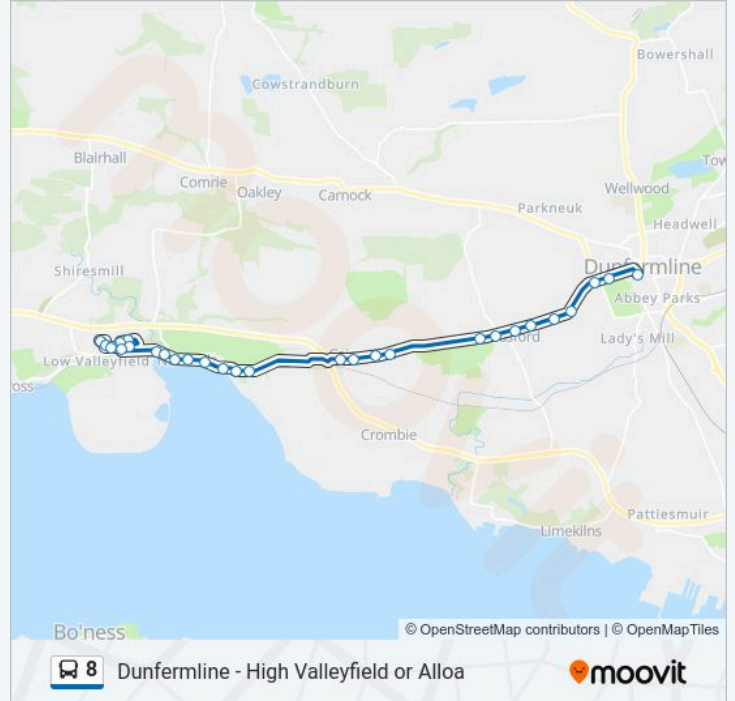

Durham Terrace, Newmills

Rosemill Court, Newmills

Newmills Bridge, Newmills

Chapel Street, High Valleyfield

Woodhead Street, High Valleyfield

St Serfs Primary, High Valleyfield

Dunimarle Street, High Valleyfield

Woodhead Street, High Valleyfield

Valleyfield Avenue, High Valleyfield

Community Centre, High Valleyfield

Health Centre, High Valleyfield

8 bus time schedules and route maps are available in an offline PDF at moovitapp.com. Use the Moovit App to see live bus times, train schedule or subway schedule, and step-by-step directions for all public transit in Scotland.

© 2024 Moovit - All Rights Reserved